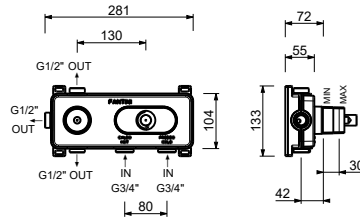

ART. T773B+D373A

3/4" built-in thermostatic shower mixer

- handles
- 3-way shut-off diverter with turning knob
- for horizontal installation only
- 3/4" inlets

Date _____

Project/Comments: _____

External piece

- Matt Gun Metal PVD 20 P5 T773B
- Brushed Stainless Steel - Red** 20 93 T773B09
- Brushed Stainless Steel** 20 93 T773B

Built-in piece

- 19 00 D373A

TOTAL PRICE

- Matt Gun Metal PVD 20 P5 T773B
- Brushed Stainless Steel - Red 20 93 T773B09
- Brushed Stainless Steel 20 93 T773B

ART. T773B+D373A
3/4" built-in thermostatic shower mixer

Way number 1

Pressure(bar)	Flow rate (l/min)
0.5	8.86
1	12.53
2	17.57
3	21.63
4	25.02

Way number 2

Pressure(bar)	Flow rate (l/min)
0.5	7.91
1	11.03
2	15.47
3	19.01
4	21.98