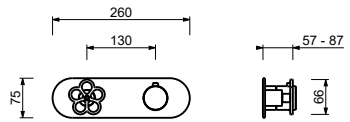

ART. T773B+D373A

3/4" built-in thermostatic shower mixer

- handles
- 3-way shut-off diverter with turning knob
- for horizontal installation only
- 3/4" inlets

Date _____

Project/Comments: _____

External piece

- Matt Gun Metal PVD 20 P5 T773B
- Brushed Stainless Steel - Red** 20 93 T773B09
- Brushed Stainless Steel** 20 93 T773B

Built-in piece

- 19 00 D373A

TOTAL PRICE

- Matt Gun Metal PVD 20 P5 T773B
- Brushed Stainless Steel - Red 20 93 T773B09
- Brushed Stainless Steel 20 93 T773B

ART. T773B+D373A
3/4" built-in thermostatic shower mixer

Way number 1

Pressure(bar)	Flow rate (l/min)
0.5	8.86
1	12.53
2	17.57
3	21.63
4	25.02

Way number 2

Pressure(bar)	Flow rate (l/min)
0.5	7.91
1	11.03
2	15.47
3	19.01
4	21.98