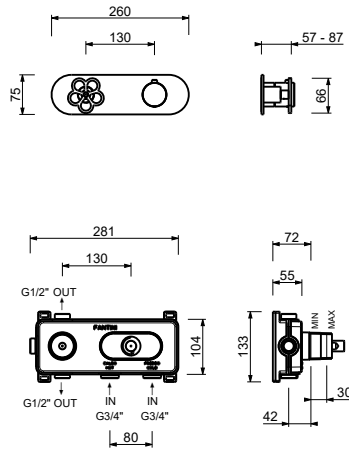

ART. T772B+D372A

3/4" built-in thermostatic shower mixer

- handles
- 2-way shut-off diverter with turning knob
- for horizontal installation only
- 3/4" inlets

Date

Project/Comments:

External piece

- Matt Gun Metal PVD 20 P5 T772B
- Brushed Stainless Steel - Red** 20 93 T772B09
- Brushed Stainless Steel** 20 93 T772B

Built-in piece

- 19 00 D372A

TOTAL PRICE

- Matt Gun Metal PVD 20 P5 T772B
- Brushed Stainless Steel - Red 20 93 T772B09
- Brushed Stainless Steel 20 93 T772B

ART. T772B+D372A

3/4" built-in thermostatic shower mixer

Way number 1

Pressure(bar)	Flow rate (l/min)
0.5	8.86
1	12.53
2	17.57
3	21.63
4	25.02

Way number 2

Pressure(bar)	Flow rate (l/min)
0.5	7.91
1	11.03
2	15.47
3	19.01
4	21.98