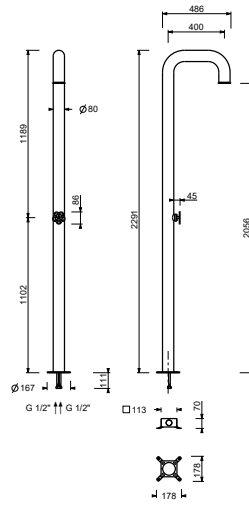

ART. T560B+D060A

Shower column

- fixed anti-lime shower head
- built-in shower mixer progressive cartridge
- for outdoor/indoor use
- base material: AISI 316L stainless steel, also suitable for outdoor environments

Date _____

Project/Comments: _____

External piece

Brushed Stainless Steel - Red 20 93 T560B09

Built-in piece

44 00 D060A

TOTAL PRICE

Brushed Stainless Steel - Red 20 93 T560B09

ART. T560B+D060A
Shower column

• flow restrictor 12 l/min

Pressure(bar)	Flow rate (l/min)
0.5	6.19
1	10.98
2	12.22
3	11.69
4	11.71