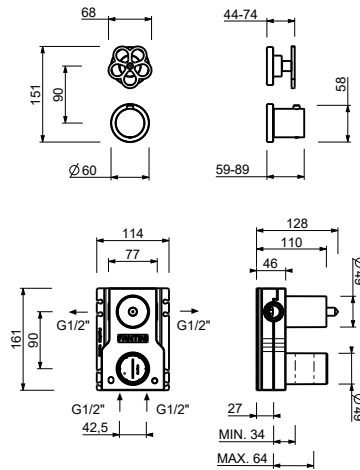

ART. T523B+M523A

1/2" built-in thermostatic shower mixer

- handles
- with rosaces
- 2-way diverter with turning knob
- 1/2" inlets
- soundproof
- for vertical installation only

Date _____

Project/Comments: _____

External piece

- Matt Gun Metal PVD 20 P5 T523B
- Brushed Stainless Steel - Red** 20 93 T523B09
- Brushed Stainless Steel** 20 93 T523B

Built-in piece

- 44 00 M523A

TOTAL PRICE

- Matt Gun Metal PVD 20 P5 T523B
- Brushed Stainless Steel - Red 20 93 T523B09
- Brushed Stainless Steel 20 93 T523B

ART. T523B+M523A
1/2" built-in thermostatic shower mixer

Way number 1

Pressure(bar)	Flow rate (l/min)
0.5	8.44
1	11.87
2	16.79
3	20.5
4	23.76

Way number 2

Pressure(bar)	Flow rate (l/min)
0.5	7.45
1	10.47
2	14.59
3	17.9
4	20.7