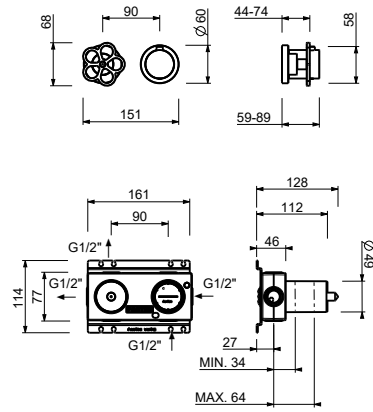

**ART. T523B+M623A**

**1/2" built-in thermostatic shower mixer**

- handles
- with rosaces
- 2-way diverter with turning knob
- 1/2" inlets
- soundproof
- for horizontal installation only

**Date**

---

**Project/Comments:**

- Matt Gun Metal PVD 20 P5 T523B
- Brushed Stainless Steel - Red** 20 93 T523B09
- Brushed Stainless Steel** 20 93 T523B

**Built-in piece**

- 44 00 M623A

**TOTAL PRICE**

- Matt Gun Metal PVD 20 P5 T523B
- Brushed Stainless Steel - Red 20 93 T523B09
- Brushed Stainless Steel 20 93 T523B

## ART. T523B+M623A

1/2" built-in thermostatic shower mixer