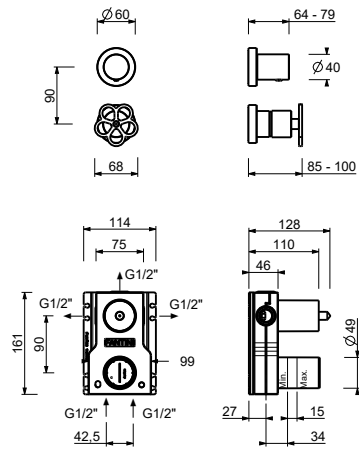

ART. T587B+M587A

Built-in shower mixer

- handles
- 3-way diverter with turning knob
- 1/2" inlets
- soundproof

Date _____

Project/Comments: _____

External piece

- Matt Gun Metal PVD 20 P5 T587B
- Brushed Stainless Steel - Red** 20 93 T587B09
- Brushed Stainless Steel** 20 93 T587B

Built-in piece

- 44 00 M587A

TOTAL PRICE

- Matt Gun Metal PVD 20 P5 T587B
- Brushed Stainless Steel - Red 20 93 T587B09
- Brushed Stainless Steel 20 93 T587B

ART. T587B+M587A
Built-in shower mixer

Way number 1

Pressure(bar)	Flow rate (l/min)
0.5	9.25
1	12.87
2	18.34
3	22.32
4	25.59

Way number 2

Pressure(bar)	Flow rate (l/min)
0.5	7.81
1	10.87
2	15.31
3	18.62
4	21.55

Way number 3

Pressure(bar)	Flow rate (l/min)
0.5	8.14
1	11.34
2	15.99
3	19.42
4	22.43