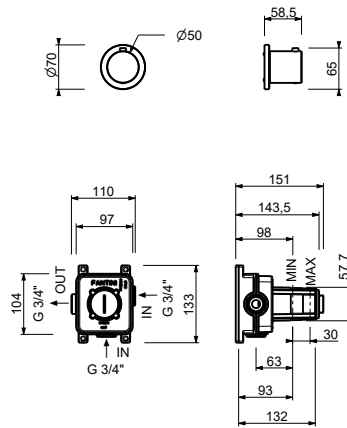

ART. Y800B+H500A

3/4" built-in thermostatic shower mixer

- handle
- 3/4" inlets
- soundproof

NOTE: the mixer must always be ordered with the stop valve T 790B+D491A

Date _____

Project/Comments: _____

External piece

- Matt Gun Metal PVD 33 P5 Y800B
- Brushed Stainless Steel** 33 93 Y800B

Built-in piece

- 44 00 H500A

TOTAL PRICE

- Matt Gun Metal PVD 33 P5 Y800B
- Brushed Stainless Steel 33 93 Y800B

ART. Y800B+H500A

3/4" built-in thermostatic shower mixer

Way number 1

| Pressure(bar) | Flow rate (l/min) |
|---------------|-------------------|
| 0.5 | 11.5 |
| 1 | 16.48 |
| 2 | 23.36 |
| 3 | 28.69 |
| 4 | 33.3 |