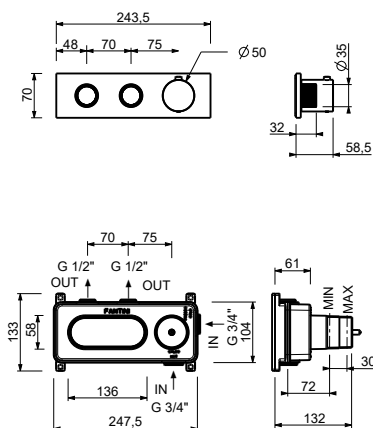

ART. H572B+H572A

3/4" built-in thermostatic shower mixer

Way number 1

Pressure(bar)	Flow rate (l/min)
0.5	5.81
1	9.1
2	13.5
3	16.5
4	19.3

Way number 2

Pressure(bar)	Flow rate (l/min)
0.5	5.3
1	8.5
2	12.8
3	15.6
4	18.5