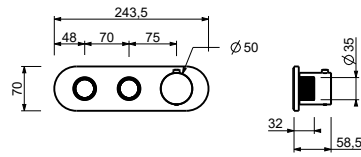

ART. H772B+H572A
3/4" built-in thermostatic shower mixer

Way number 1

Pressure(bar)	Flow rate (l/min)
0.5	5.81
1	9.1
2	13.5
3	16.5
4	19.3

Way number 2

Pressure(bar)	Flow rate (l/min)
0.5	5.3
1	8.5
2	12.8
3	15.6
4	18.5