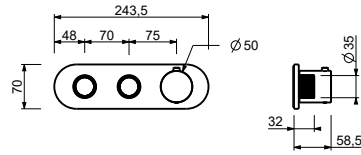

ICONA DECO

ART. H772B+H572A
3/4" built-in thermostatic shower mixer

Way number 1

Pressure(bar)	Flow rate (l/min)
0.5	5.81
1	9.1
2	13.5
3	16.5
4	19.3

Way number 2

Pressure(bar)	Flow rate (l/min)
0.5	5.3
1	8.5
2	12.8
3	15.6
4	18.5