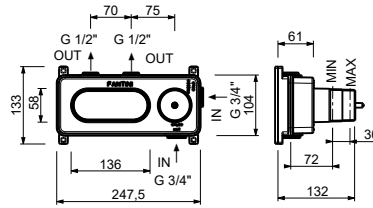

ICONA DECO

ART. H772B+H572A
3/4" built-in thermostatic shower mixer

Way number 1

Pressure(bar)	Flow rate (l/min)
0.5	5.81
1	9.1
2	13.5
3	16.5
4	19.3

Way number 2

Pressure(bar)	Flow rate (l/min)
0.5	5.3
1	8.5
2	12.8
3	15.6
4	18.5