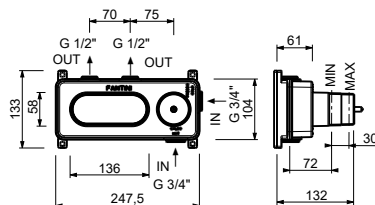

ART. H772B+H572A

3/4" built-in thermostatic shower mixer

Way number 1

Pressure(bar)	Flow rate (l/min)
0.5	5.81
1	9.1
2	13.5
3	16.5
4	19.3

Way number 2

Pressure(bar)	Flow rate (l/min)
0.5	5.3
1	8.5
2	12.8
3	15.6
4	18.5