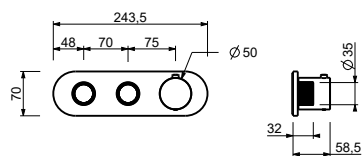

ART. H772B+H572A

3/4" built-in thermostatic shower mixer

Way number 1

Pressure(bar)	Flow rate (l/min)
0.5	5.81
1	9.1
2	13.5
3	16.5
4	19.3

Way number 2

Pressure(bar)	Flow rate (l/min)
0.5	5.3
1	8.5
2	12.8
3	15.6
4	18.5