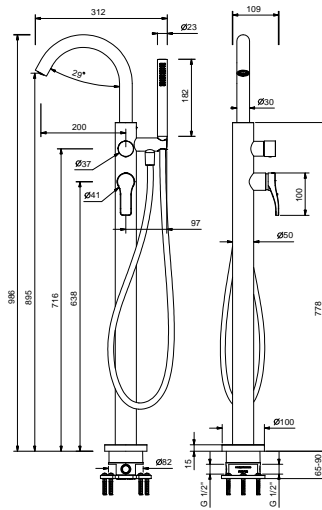

ART. B080B+R080A

Floor-mount bathtub mixer

- spout projection 20 cm
- handle
- open/close handle with flow and temperature control
- FIT handshower
- handshower holder
- 150 cm PVC flexible
- 1/2" inlets
- on foot

Date

Project/Comments:

External piece

- Chrome 26 02 B080B
- Matt Black 26 13 B080B

Built-in piece

- 44 00 R080A

TOTAL PRICE

- Chrome 26 02 B080B
- Matt Black 26 13 B080B

ART. B080B+R080A
Floor-mount bathtub mixer

• **Integrated aerator**

Pressure(bar)	Flow rate (l/min)
0.5	8.66
1	12.6
2	18.12
3	22.34
4	25.93

• **handshower**

Pressure(bar)	Flow rate (l/min)
0.5	4.16
1	5.85
2	8.15
3	9.25
4	8.52