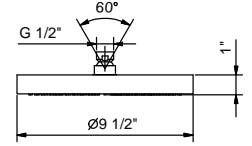

SHOWERS PROGRAM

ART. 8083U

9 1/2" Round showerhead

- Solid stainless steel construction
- Anti-limescale membrane
- Water flow restricted to 2.0 gpm

Compatible with all Fantini wall and ceiling mount shower arms