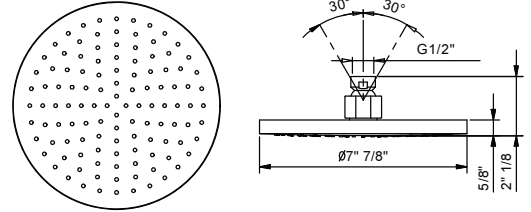

SHOWERS PROGRAM

ART. 9230UC

8" Round showerhead - Restricted to 1.8 gpm

- Solid brass construction
- Anti-limescale membrane
- Water flow restricted to 1.8 gpm

Compatible with all Fantini wall and ceiling mount shower arms

Date

Project/Comments:

Finishes

☐ Chrome	86 02 9230UC
☐ Matte Black	86 13 9230UC
☐ Matte White	86 29 9230UC
☐ Red	86 06 9230UC