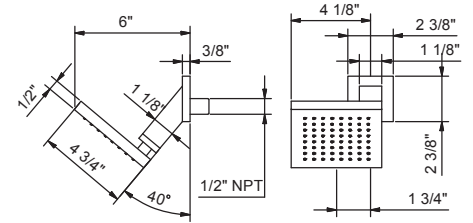

SHOWERS PROGRAM

ART. 8087UC

Wall-mount square adjustable showerhead - Restricted to 1.8 gpm

- Square escutcheon
- Stainless steel construction
- Anti-limescale membrane
- 1/2" NPT male connection
- Water flow restricted to 1.8 gpm