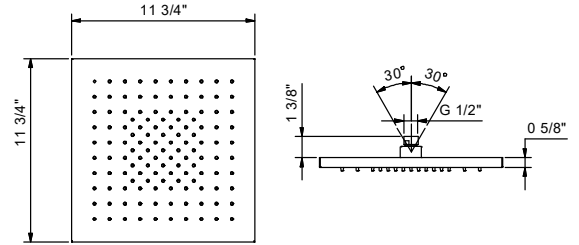

SHOWERS PROGRAM

ART. K053U

ACQUAFIT Square showerhead

- Double rain with 125 anti-limescale nozzles
- 11 3/4" x 11 3/4"
- check valve
- 1/2" connection
- Water flow restricted to 2.0 gpm

Requires one volume control or one outlet on a diverter, with a minimum flow rate of 2.5 GPM.