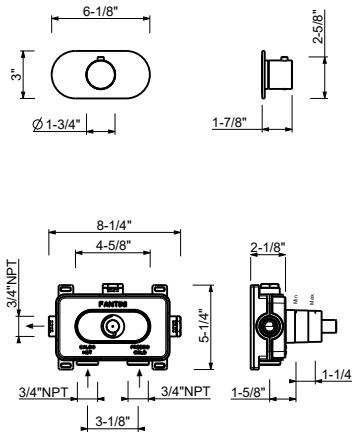

ART. T700BU+D400AU

3/4" Thermostatic shower mixer without volume control

- Temperature control with safety override button at 100° F
- 3/4" NPT inlets and outlet on rough
- Flow rate: 9.12 gpm @ 60 psi
- Anti-scald mechanism
- Watertight casing for added safety
- Accessible shut-off valves and filters
- Compatible with Easy Fix art. # W213U and W214U

Rough

- 19 00 D400AU

TOTAL PRICE

- Matte Gun Metal PVD 20 P5 T700BU
- Brushed Stainless steel 20 93 T700BU

ART. T700BU+D400AU

3/4" Thermostatic shower mixer without volume control

Way number 1

Pressure(PSI)	Waterflow (GPM/min)
7.25	3.21
14.5	4.55
29	6.44
43.5	7.92
58	9.12