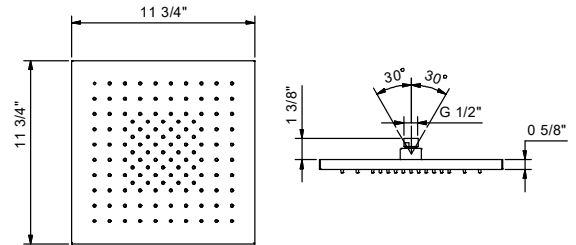

SHOWERS PROGRAM

ART. K053UC

ACQUAFIT Square showerhead - Restricted to 1.8 gpm

- Double rain with 125 anti-limescale nozzles
- 11 3/4" x 11 3/4"
- check valve
- 1/2" connection
- Water flow restricted to 1.8 gpm

Compatible with all Fantini wall and ceiling mount shower arms

Date

Project/Comments:

Finishes

☐ Polished Stainless steel	79 38 K053UC
☐ Matte Black	79 13 K053UC
☐ Matte White	79 29 K053UC
☐ Polished Nickel PVD	79 95 K053UC
☐ Matte Gun Metal PVD	79 P5 K053UC
☐ Matte British Gold PVD	79 P6 K053UC
☐ Matte Copper PVD	79 P9 K053UC
☐ Deep Black PVD	79 S1 K053UC
☐ Pure Brass PVD	79 Q7 K053UC
☐ Raw Metal PVD	79 Q8 K053UC
☐ Gold Plus	79 01 K053UC
☐ Brushed Stainless steel	79 93 K053UC