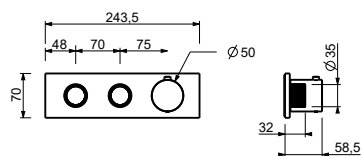

NOSTROMO SMALL

ART. H572B+H572A

3/4" built-in thermostatic shower mixer

Way number 1

Pressure(bar)	Flow rate (l/min)
0.5	7.7
1	12.3
2	18
3	22.3
4	26.01

Way number 2

Pressure(bar)	Flow rate (l/min)
0.5	7.1
1	11.5
2	16.8
3	20.8
4	24.2