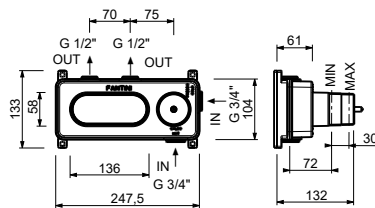

NOSTROMO SMALL

ART. H572B+H572A

3/4" built-in thermostatic shower mixer

Way number 1

Pressure(bar)	Flow rate (l/min)
0.5	7.7
1	12.3
2	18
3	22.3
4	26.01

Way number 2

Pressure(bar)	Flow rate (l/min)
0.5	7.1
1	11.5
2	16.8
3	20.8
4	24.2