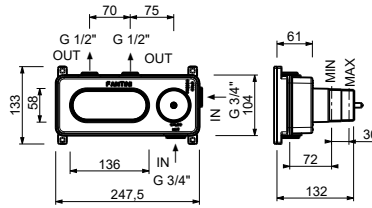

ART. H572B+H572A
3/4" built-in thermostatic shower mixer

Way number 1

Pressure(bar)	Flow rate (l/min)
0.5	7.7
1	12.3
2	18
3	22.3
4	26.01

Way number 2

Pressure(bar)	Flow rate (l/min)
0.5	7.1
1	11.5
2	16.8
3	20.8
4	24.2