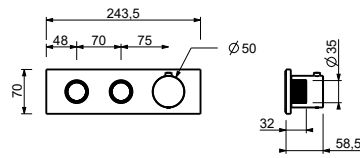

ART. H572B+H572A
3/4" built-in thermostatic shower mixer

Way number 1

Pressure(bar)	Flow rate (l/min)
0.5	7.7
1	12.3
2	18
3	22.3
4	26.01

Way number 2

Pressure(bar)	Flow rate (l/min)
0.5	7.1
1	11.5
2	16.8
3	20.8
4	24.2