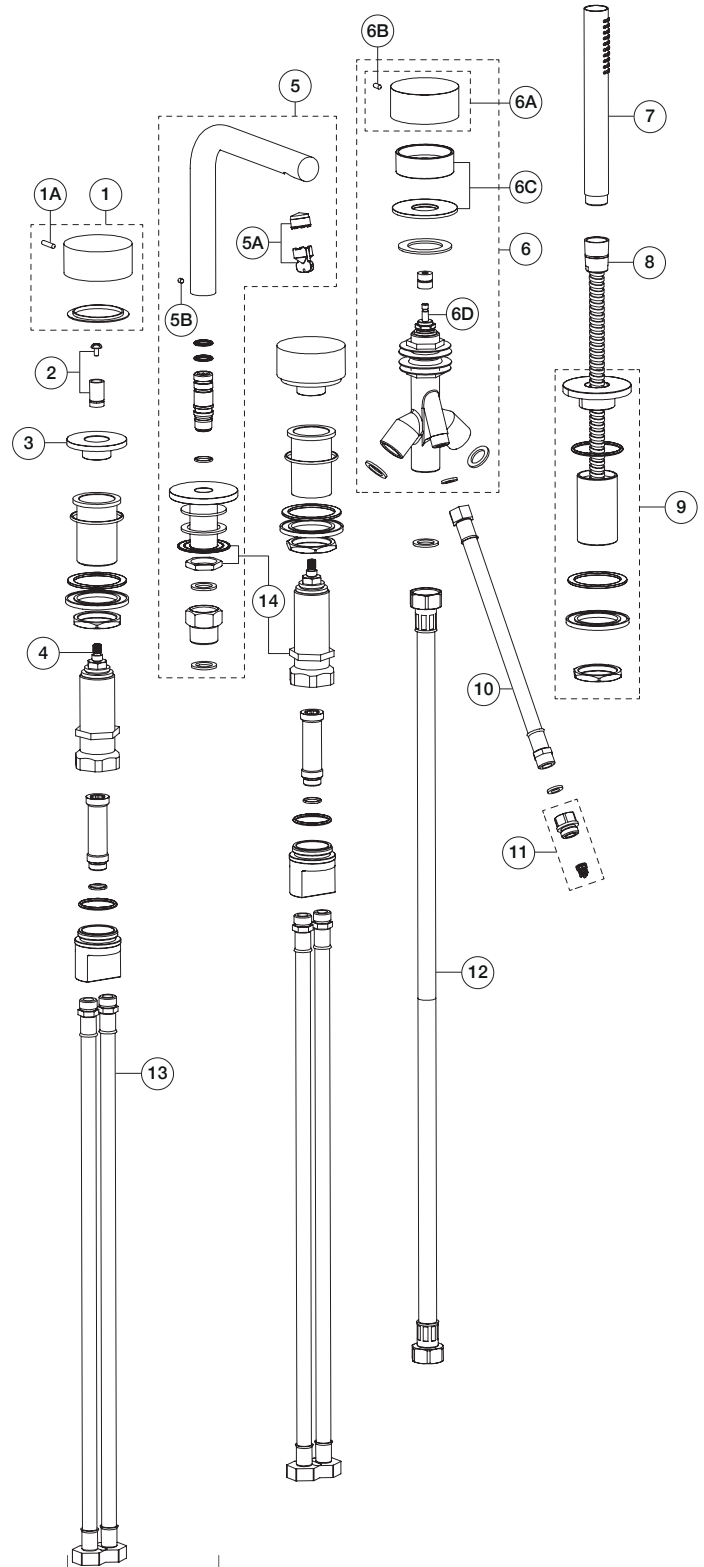

# ABOUTWATER AF/21

Deck-mounted with spout Art. A265U

N°	Code	Description
1	90__8507	Complete handle
1A	90 00 9537	Fixing kit
2	90 00 9659	Handle's adaptor
3	90__Q781	Complete backplate
4	90 00 9150	3/4" right ceramic cartridge
5	90__8589	Complete deck mounted bathtub spout
5A	90 00 8576	Aerator M18,5x1 with disassembly key
5B	90 00 8773	Fixing kit
6	90__Q782	Complete diverter
6A	90__Q783	Complete handle
6B	90 00 9537	Fixing kit
6C	90__Q784	Base ring for diverter
6D	90 00 9036	Diverter device
7	90__9914U	Aboutwater handshower
8	90__1982	Flexible hose for deck mounted bathtub mixer
9	90__8591	Handshower holder
10	90 02 9065	Stainless steel flexible hoses - F3/8" x M3/8", 60 cm.

11	90 00 9919	Group for non-return valve
12	90 02 9259	Stainless steel flexible hoses - F3/4" x M3/4", 80 cm.
13	90 02 9881	Stainless steel flexible hoses - M3/8" x F3/4", 80 cm.
14	90 00 Q785	Fixing kit

\_\_ This alphanumeric code indicates the finish or raw materiale