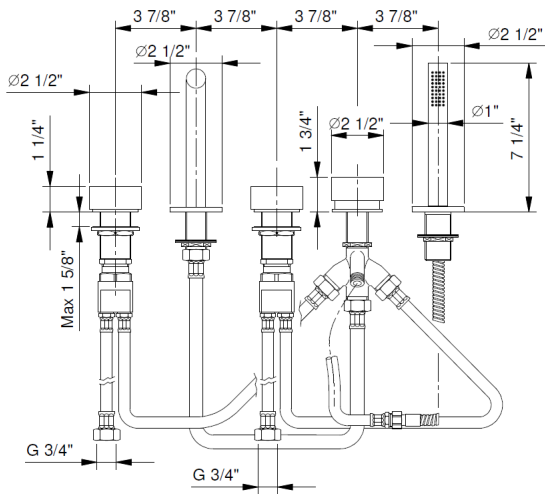

# ABOUTWATER AF/21

Deck-mounted with spout Art. A265U

N°	Code	Description
1	90__8507	Complete handle
1A	90 00 9537	Fixing kit
2	90 00 9659	Handle's adaptor
3	90__Q781	Complete backplate
4	90 00 9150	3/4" right ceramic cartridge
5	90__8589	Complete deck mounted bathtub spout
5A	90 00 8576	Aerator M18,5x1 with disassembly key
5B	90 00 8773	Fixing kit
6	90__Q782	Complete diverter
6A	90__Q783	Complete handle
6B	90 00 9537	Fixing kit
6C	90__Q784	Base ring for diverter
6D	90 00 9036	Diverter device
7	90__9914U	Aboutwater handshower
8	90__1982	Flexible hose for deck mounted bathtub mixer
9	90__8591	Handshower holder
10	90 02 9065	Stainless steel flexible hoses - F3/8" x M3/8", 60 cm.

11	90 00 9919	Group for non-return valve
12	90 02 9259	Stainless steel flexible hoses - F3/4" x M3/4", 80 cm.
13	90 02 9881	Stainless steel flexible hoses - M3/8" x F3/4", 80 cm.
14	90 00 Q785	Fixing kit