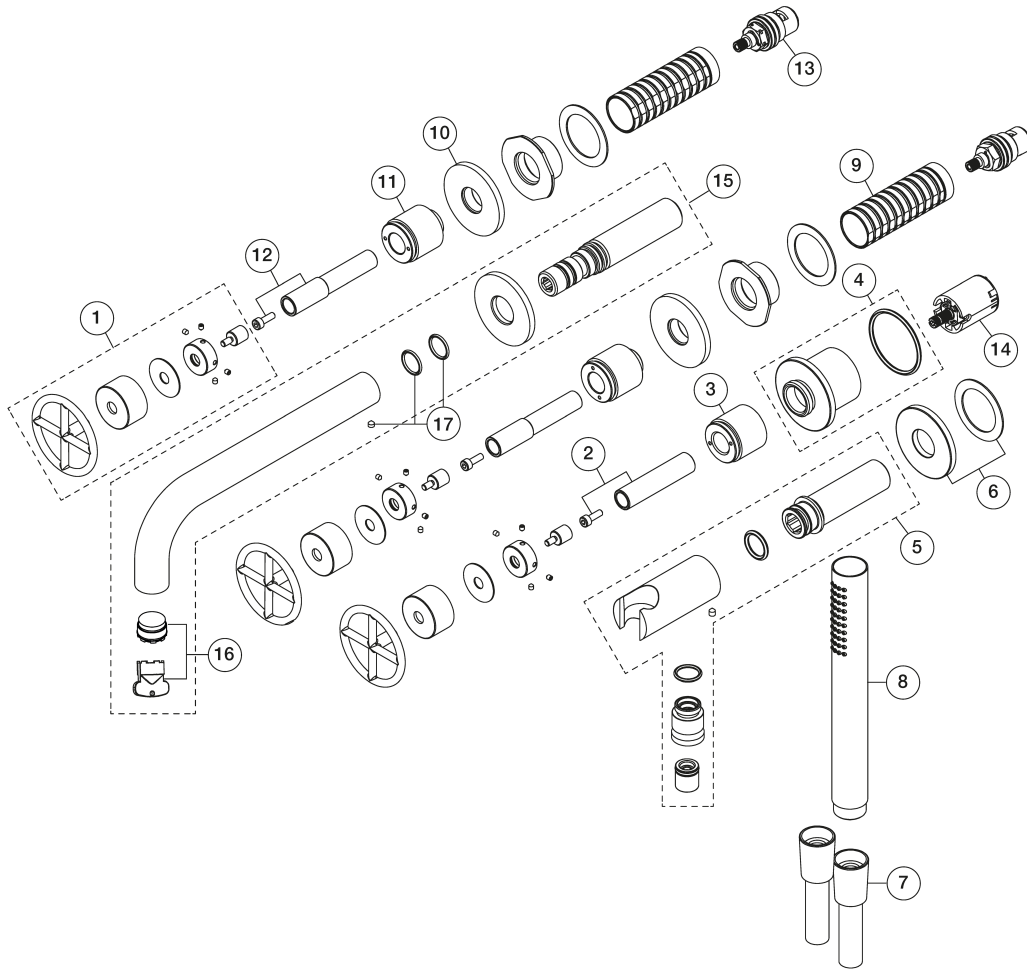

ART. P019BU+P019AU - Built-in bathtub mixer

**ART. P019BU+P019AU - Built-in bathtub mixer**

<b>N°</b>	<b>Codice / Code</b>	<b>Descrizione / Description / Désignaton</b>
1	90P5Q633	Complete handle
2	9000Q634	Handle's adaptor
3	90P5Q635	Diverter collar
4	90P5Q638	Complete backplate
5	90938895	Complete water plug
6	90P5Q640	Rosette for water plug
7	90_9349	150 cm PVC handshower's flexible hose
8	90P5Q753U	Handshower
9	9000Q215	Regulation sleeve
10	90P5Q641	Complete backplate
11	90P5Q642	Rosette for built-in bathtub mixer
12	9000Q643	Handle's adaptor
13	90000892U	90° right ceramic cartridge
14	9000A170	Ø 28 mm progressive cartridge
15	90P58454	Wall-mount bathtub spout - 20 cm
16	90008576	M18,5x1 aerator with disassembling key
17	9000Q769	Kit with O-ring and locking screw