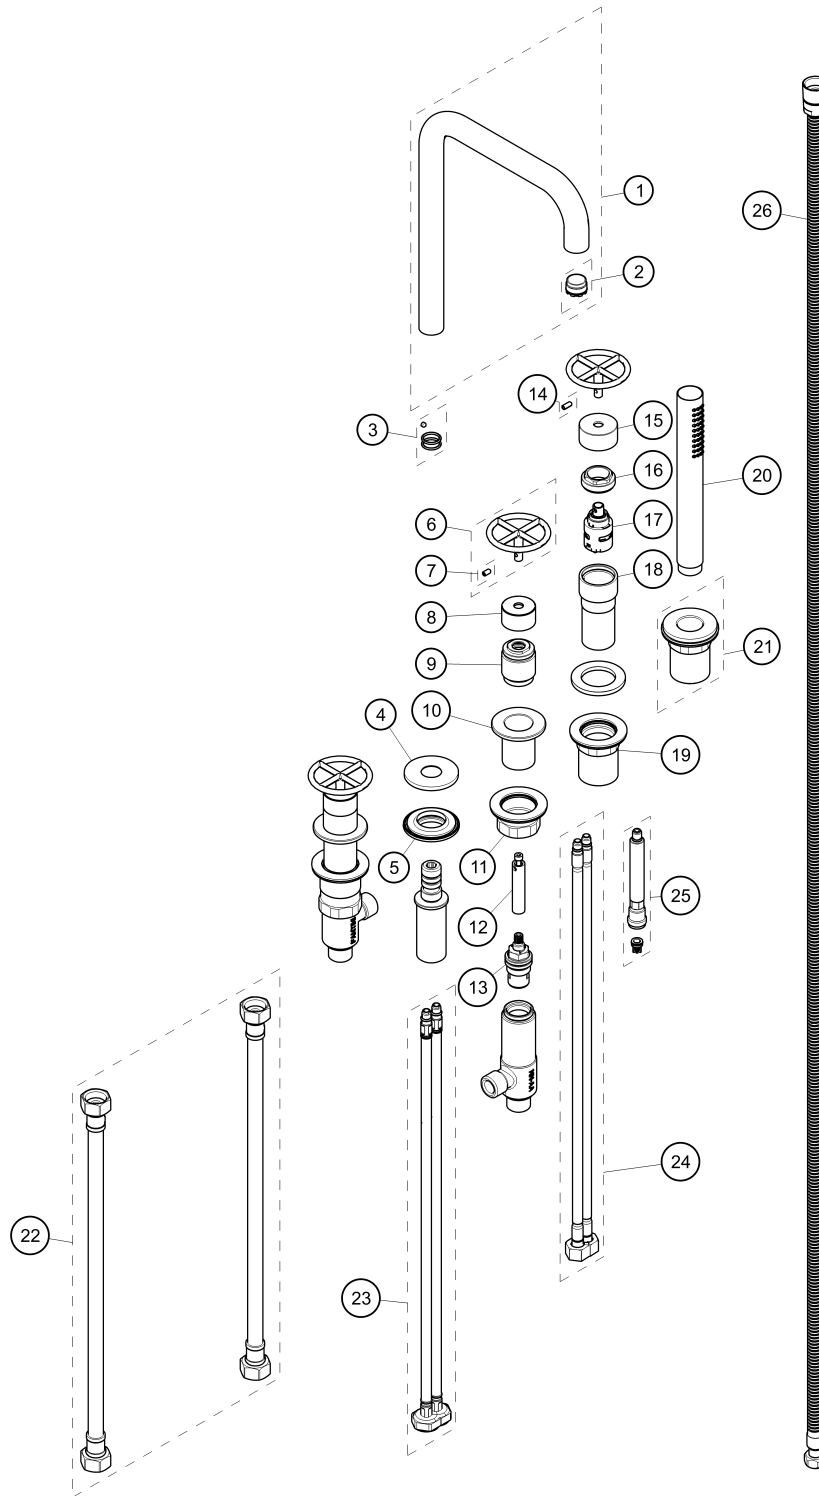

ART. P065U - 5-Hole Roman tub set

ART. P065U - 5-Hole Roman tub set

N°	Codice / Code	Descrizione / Description / Désignaton
1	47P5Z103	Complete deck mounted bathtub spout
2	9000Q872	M18,5x1 aerator with disassembling key
3	9000Q769	Kit with O-ring and locking screw
4	90P5Q617	Backplate for spout
5	9000Q043	Fixing kit
6	47P5P048	Complete handle
7	90009540	Locking screw M4x8
8	90P5Q613	Cup under handle
9	90P5Q614	Collar under handle
10	90P5Q770	Collar under handle with backplate
11	9000Z002	Fixing kit for connectors
12	9000Q615	Handle's adaptor
13	90000892U	90° right ceramic cartridge
14	9000Q644	Locking screw M4x10
15	90P5Q618	Cup under handle
16	9000Q619	Locking ring for cartridge
17	9000P070	Ø 25 mm progressive cartridge
18	90P5Q768	Glass for cartridge
19	9000Q754	Fixing kit
20	90P5Q753U	Handshower
21	90P5Q645	Handshower holder
22	90009982	Connecting flexible hoses F1/2"x F1/2"
23	9002Q044	Pair of connecting hoses M8x1 F 1/2" 45 cm
24	9002Q021	Pair of flexible hoses M8x1 3/8" 45 cm with gasket
25	9000Q647	Group for non-return valve
26	90021982	Flexible hose for deck mounted bathtub mixer