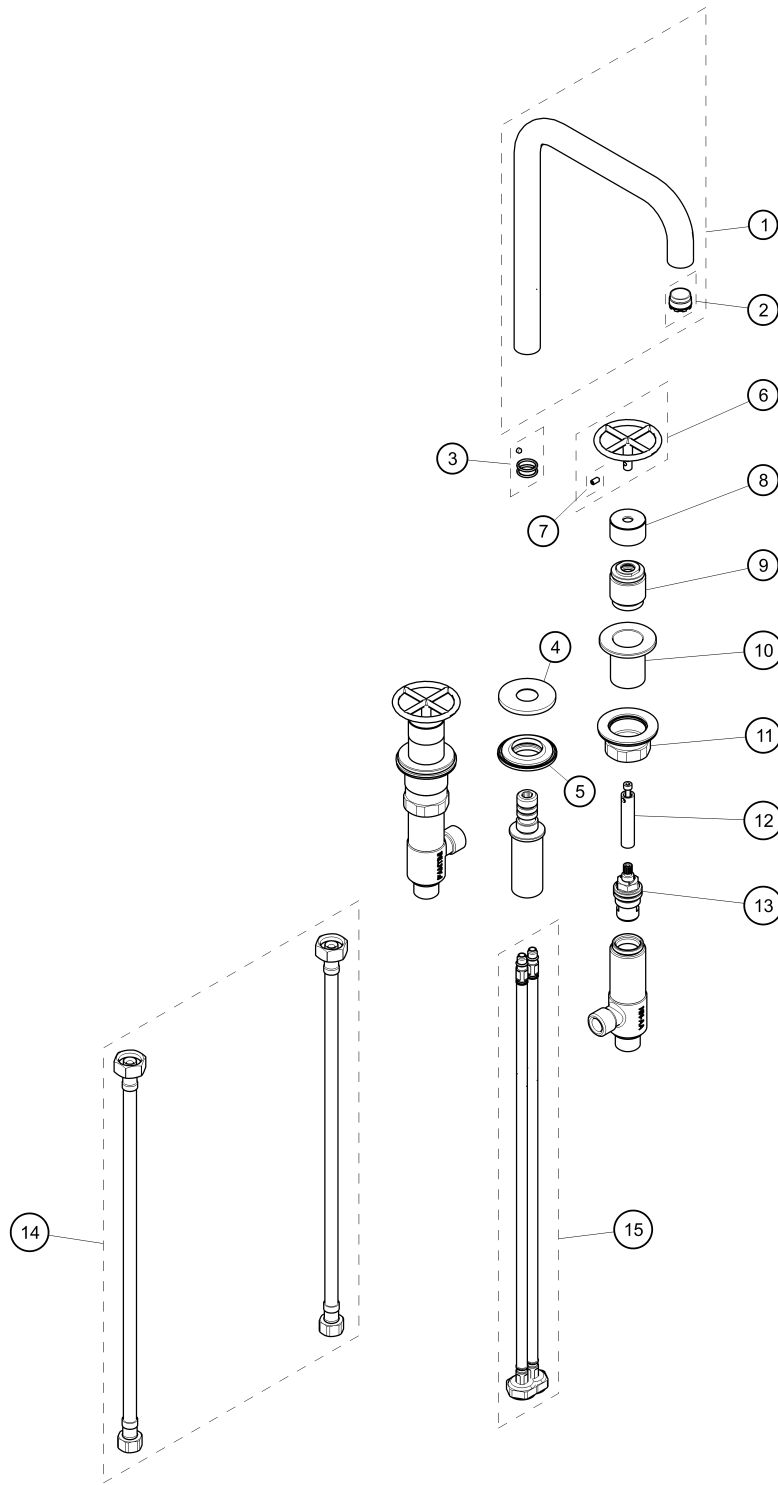

ART. P007WU - 3-hole washbasin mixer

ART. P007WU - 3-hole washbasin mixer

N°	Codice / Code	Descrizione / Description / Désignaton
1	90P5Q616U	Complete washbasin spout
2	90008948U	Caché aerator M18,5x1
3	9000Q769	Kit with O-ring and locking screw
4	90P5Q617	Backplate for spout
5	9000Q043	Fixing kit
6	47P5P048	Complete handle
7	90009540	Locking screw M4x8
8	90P5Q613	Cup under handle
9	90P5Q614	Collar under handle
10	90P5Q770	Collar under handle with backplate
11	9000Z002	Fixing kit for connectors
12	9000Q615	Handle's adaptor
13	90000892U	90° right ceramic cartridge
14	9002Q136U	Pair of connecting hoses 9/16" F - UNEF 24 X G 1/2" L.40 cm
15	9000Z091U	Pair of connecting hoses M8x1 F 1/2" 45 cm