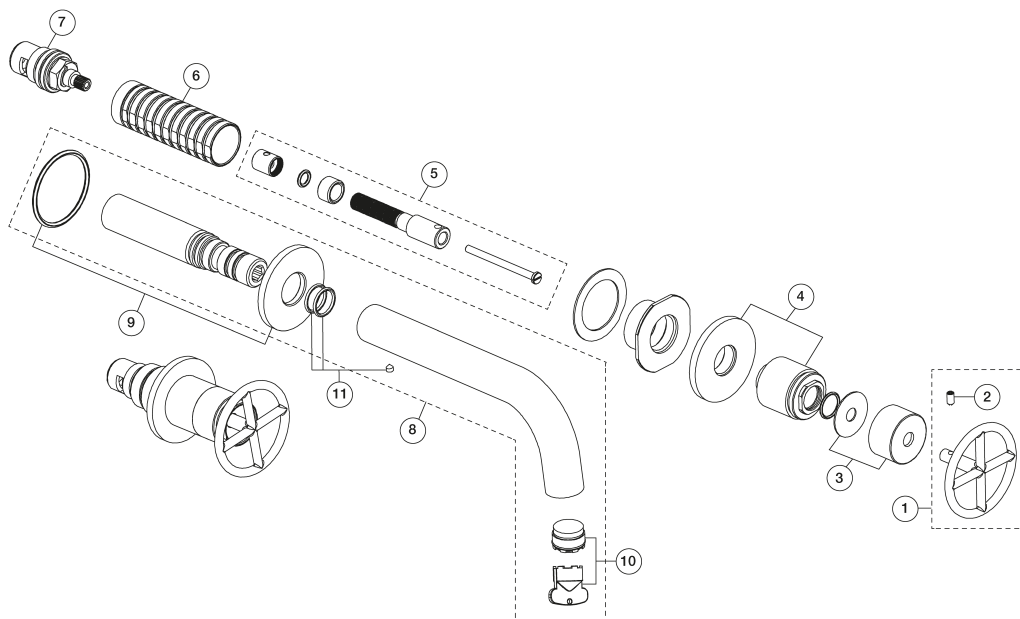

**ART. P010BU+R010AU** - Wall-mount washbasin mixer

**ART. P010BU+R010AU - Wall-mount washbasin mixer**

<b>N°</b>	<b>Codice / Code</b>	<b>Descrizione / Description / Désignaton</b>
1	47P5P048	Complete handle
2	90009540	Locking screw M4x8
3	90P5Q613	Cup under handle
4	90P5Q620	Collar under handle with backplate
5	9000Q621	Handle's adaptor
6	9000Q215	Regulation sleeve
7	90000892U	90° right ceramic cartridge
8	47P58442U	Wall-mount washbasin spout - 15 cm
9	90P5Q622	Backplate for spout
10	90008948U	Caché aerator M18,5x1
11	9000Q769	Kit with O-ring and locking screw