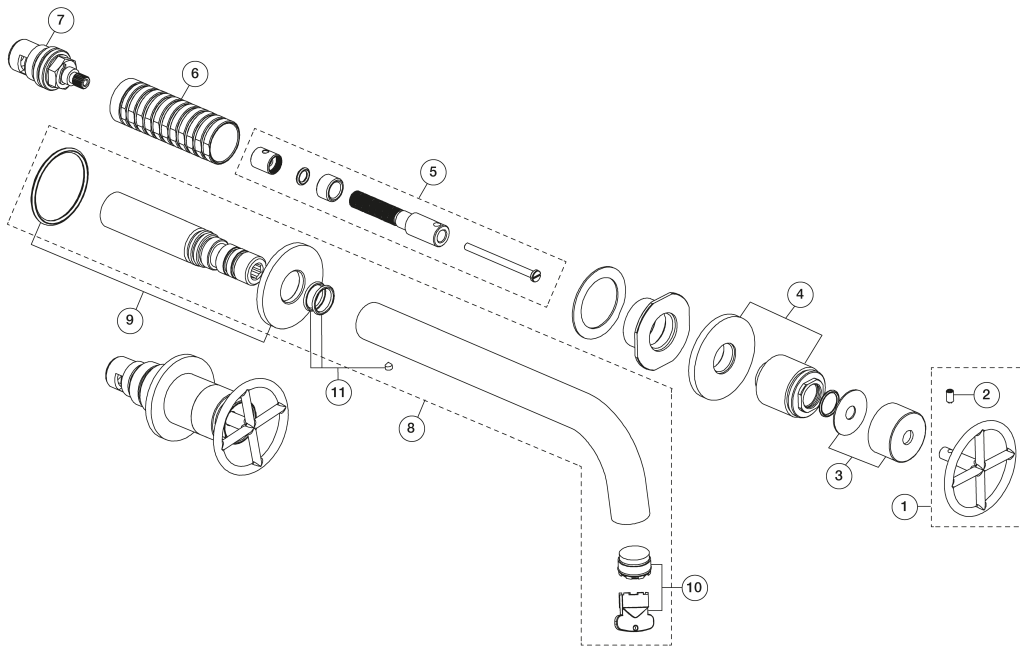

**ART. P013BU+R010AU** - Wall-mount washbasin mixer

**ART. P013BU+R010AU - Wall-mount washbasin mixer**

<b>N°</b>	<b>Codice / Code</b>	<b>Descrizione / Description / Désignaton</b>
1	47P5P048	Complete handle
2	90009540	Locking screw M4x8
3	90P5Q613	Cup under handle
4	90P5Q620	Collar under handle with backplate
5	9000Q621	Handle's adaptor
6	9000Q215	Regulation sleeve
7	90000892U	90° right ceramic cartridge
8	47P58443U	Wall-mount washbasin spout - 20 cm
9	90P5Q622	Backplate for spout
10	90008948U	Caché aerator M18,5x1
11	9000Q769	Kit with O-ring and locking screw