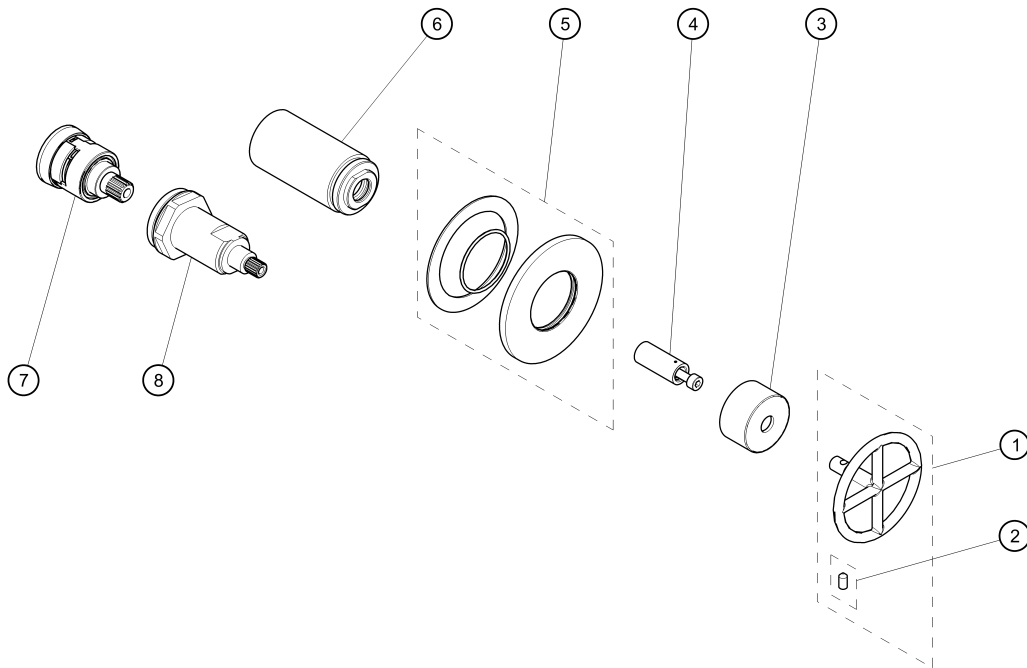

**ART. P376BU+D377AU - 3-Way diverter with integrated volume control**

**ART. P376BU+D377AU - 3-Way diverter with integrated volume control**

<b>N°</b>	<b>Codice / Code</b>	<b>Descrizione / Description / Désignaton</b>
1	47_P048	Complete handle
2	90009540	Locking screw M4x8
3	90_Q613	Cup under handle
4	9000Q632	Handle's adaptor
5	90_Z115	Complete backplate
6	90_Q964	Regulation sleeve
7	90008825	Diverter 1 entry 3-way with function OFF
8	9000Q639	Locking ring for diverter