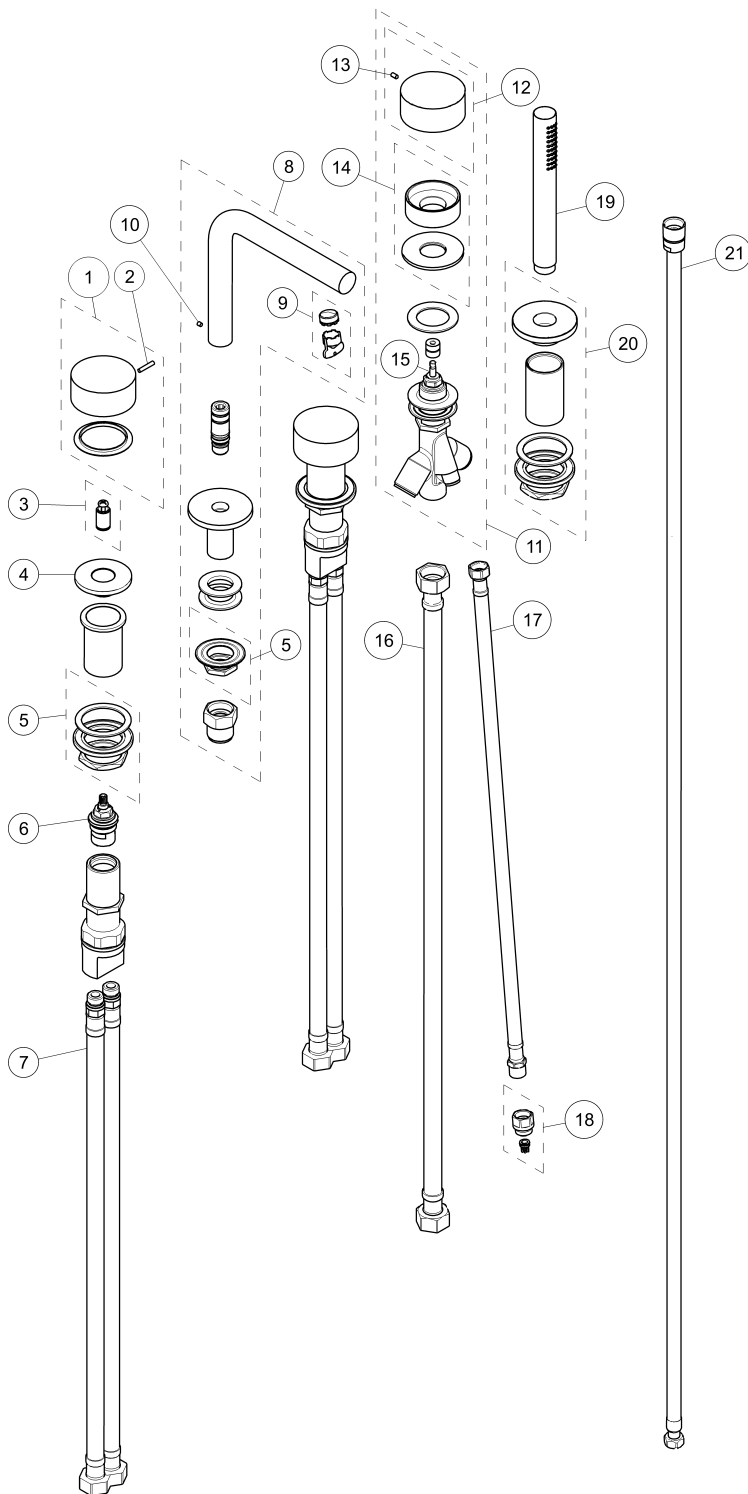

# ABOUTWATER AF/21

Boffi & FANTINI

ART. A265U - 5-Hole Roman tub set

**ART. A265U - 5-Hole Roman tub set**

<b>N°</b>	<b>Codice / Code</b>	<b>Descrizione / Description / Désignaton</b>
1	90_8507	Complete handle
2	90009537	Fixing kit
3	90009659	Handle's adaptor
4	90_Q781	Complete backplate
5	9000Q785	Fixing kit
6	90009150	3/4" right ceramic cartridge
7	90009981	Stainless steel flexible hose - M3/8"x F3/4", 80 cm
8	90_8589	Complete deck mounted bathtub spout
9	90008576	M18,5x1 aerator with disassembling key
10	90008773	Fixing kit
11	90_Q782	Complete diverter
12	90_Q783	Complete handle
13	90009537	Fixing kit
14	90_Q784	Base ring for diverter
15	90009036	Diverter device
16	90029259	Stainless steel flexible hose - F3/4 x M3/4, 80 cm
17	90029065	Stainless steel flexible hoses - F3/8" x M3/8", 60 cm
18	90009919	Group for non-return valve
19	90_9914U	ABOUTWATER handshower
20	90_8591	Handshower holder
21	90021982	Flexible hose for deck mounted bathtub mixer