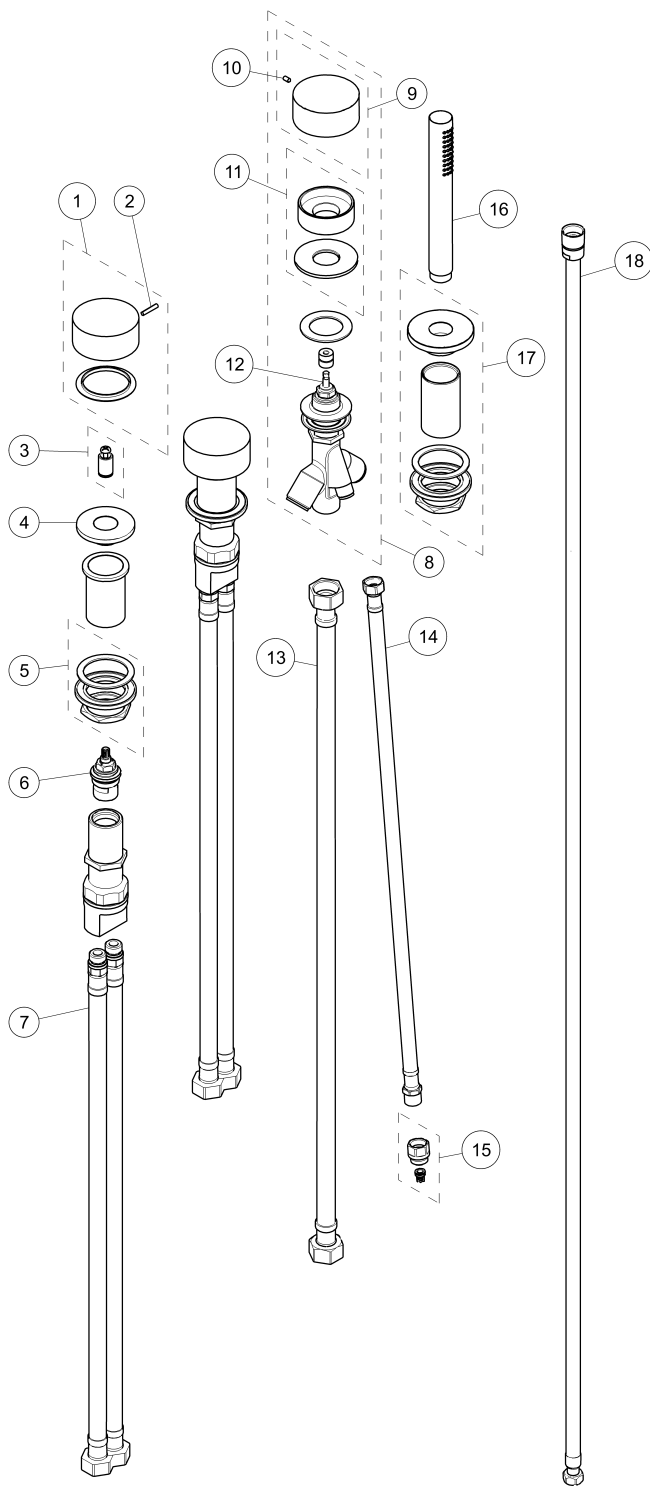

# ABOUTWATER AF/21

Boffi & FANTINI

ART. A267U - 4-Hole Roman tub set

**ART. A267U - 4-Hole Roman tub set**

<b>N°</b>	<b>Codice / Code</b>	<b>Descrizione / Description / Désignaton</b>
1	90_8507	Complete handle
2	90009537	Fixing kit
3	90009659	Handle's adaptor
4	90_Q781	Complete backplate
5	9000Q785	Fixing kit
6	90009150	3/4" right ceramic cartridge
7	90009981	Stainless steel flexible hose - M3/8"x F3/4", 80 cm
8	90_Q782	Complete diverter
9	90_Q783	Complete handle
10	90009537	Fixing kit
11	90_Q784	Base ring for diverter
12	90009036	Diverter device
13	90029259	Stainless steel flexible hose - F3/4 x M3/4, 80 cm
14	90029065	Stainless steel flexible hoses - F3/8" x M3/8", 60 cm
15	90009919	Group for non-return valve
16	90_9914U	ABOUTWATER handshower
17	90_8591	Handshower holder
18	90021982	Flexible hose for deck mounted bathtub mixer