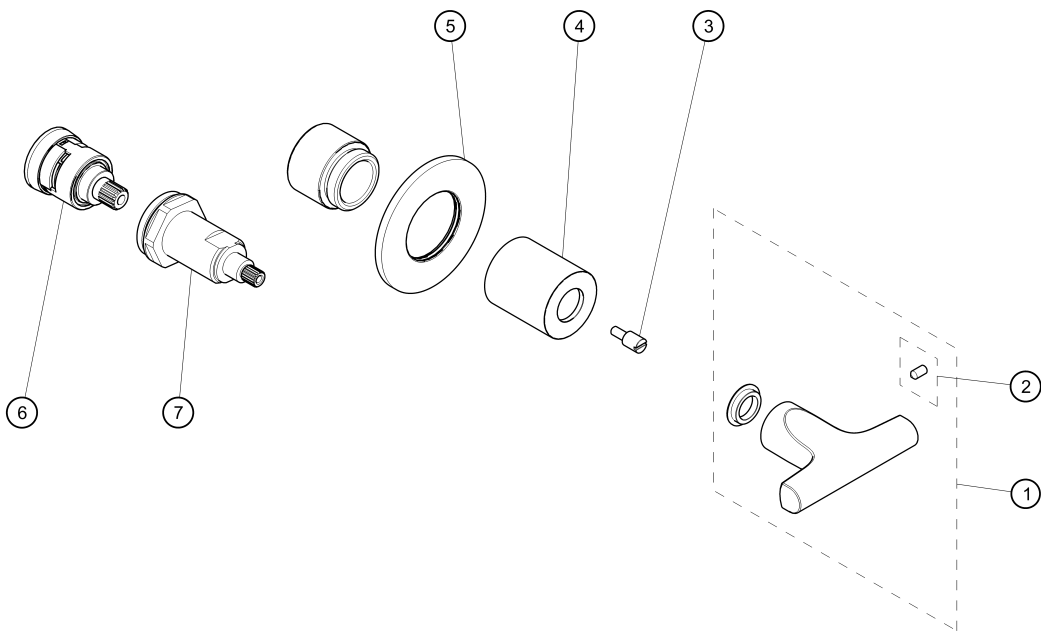

ART. J276BU+D377AU - 3-Way diverter with integrated volume control

**ART. J276BU+D377AU - 3-Way diverter with integrated volume control**

N°	Codice / Code	Descrizione / Description / Désignaton
1	67_J049	Diverter handle
2	90009540	Locking screw M4x8
3	9000Q994	Handle adaptor
4	90_Q826	Diverter Sleeve
5	90_Q929	Complete backplate
6	90008825	Diverter 1 entry 3-way with function OFF
7	9000Q639	Locking ring for diverter