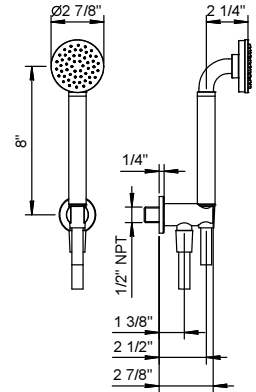

SHOWERS PROGRAM

ART. R043U

Wall-mount handshower set

- ICONA handshower with anti-siphon check valve
- Anti-limescale membrane
- 58" PVC hose
- Water outlet with holder
- Round escutcheon
- 1/2" NPT male connection
- Water flow restricted to 1.8 gpm

Date

Project/Comments:

Finishes

- | | |
|---|-------------|
| <input type="checkbox"/> Chrome | 53 02 R043U |
| <input type="checkbox"/> Matte Black | 53 13 R043U |
| <input type="checkbox"/> Polished Nickel PVD | 53 95 R043U |
| <input type="checkbox"/> Matte Gun Metal PVD | 53 P5 R043U |
| <input type="checkbox"/> Matte British Gold PVD | 53 P6 R043U |
| <input type="checkbox"/> Matte Copper PVD | 53 P9 R043U |
| <input type="checkbox"/> Deep Black PVD | 53 S1 R043U |
| <input type="checkbox"/> Pure Brass PVD | 53 Q7 R043U |
| <input type="checkbox"/> Raw Metal PVD | 53 Q8 R043U |