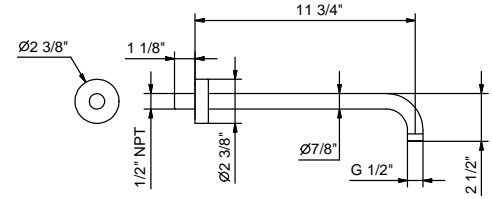

ART. 8027U

11 3/4" Wall-mount shower arm

- Round escutcheon
- Curved angle
- 1/2" NPT male connection

Finishes

☐ Chrome	86 02 8027U
☐ Matte Black	86 13 8027U
☐ Matte White	86 29 8027U
☐ Polished Nickel PVD	86 95 8027U
☐ Matte Gun Metal PVD	86 P5 8027U
☐ Matte British Gold PVD	86 P6 8027U
☐ Matte Copper PVD	86 P9 8027U
☐ Deep Black PVD	86 S1 8027U
☐ Pure Brass PVD	86 Q7 8027U
☐ Raw Metal PVD	86 Q8 8027U
☐ Gold Plus	86 01 8027U
☐ Red	86 06 8027U
☐ Brushed Stainless steel	86 93 8027U

Date _____

Project/Comments: _____

_____

_____

_____

_____

_____

_____