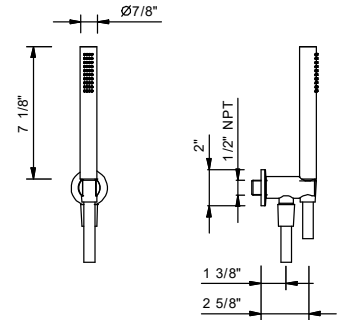

SHOWERS PROGRAM

ART. 8093U

Wall-mount handshower set

- FIT handshower with anti-siphon check valve
- Anti-limescale membrane
- 58" vinyl hose
- Round escutcheon
- Water outlet with holder
- 1/2" NPT male connection
- Water flow restricted to 1.8 gpm

Date _____

Project/Comments: _____

Finishes

- | | |
|--|-------------|
| <input type="checkbox"/> Chrome | 86 02 8093U |
| <input type="checkbox"/> Matte Black | 86 13 8093U |
| <input type="checkbox"/> Matte White | 86 29 8093U |
| <input type="checkbox"/> Matte Gun Metal PVD | 86 P5 8093U |
| <input type="checkbox"/> Matte British Gold PVD | 86 P6 8093U |
| <input type="checkbox"/> Matte Copper PVD | 86 P9 8093U |
| <input type="checkbox"/> Deep Black PVD | 86 S1 8093U |
| <input type="checkbox"/> Pure Brass PVD | 86 Q7 8093U |
| <input type="checkbox"/> Raw Metal PVD | 86 Q8 8093U |
|
 | |
| <input type="checkbox"/> Brushed Stainless steel | 86 93 8093U |