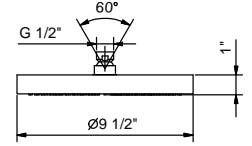

SHOWERS PROGRAM

ART. 8083UC

9 1/2" Round showerhead - Restricted to 1.8 gpm

- Solid stainless steel construction
- Anti-limescale membrane
- Water flow restricted to 1.8 gpm

Compatible with all Fantini wall and ceiling mount shower arms