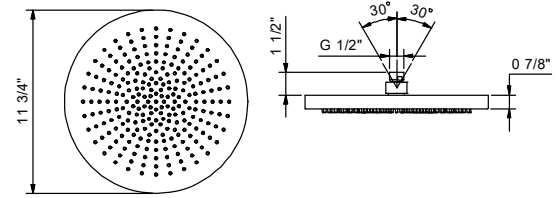

SHOWERS PROGRAM

ART. K073UC

ACQUAFIT Round showerhead - Restricted to 1.8 gpm

- 240 nozzles
- 11 3/4" diameter
- check valve
- 1/2" connection
- Anti-limescale membrane
- Water flow restricted to 1.8 gpm

Compatible with all Fantini wall and ceiling mount shower arms

Date

Project/Comments:

Finishes

☐ Polished Stainless steel	79 38 K073UC
☐ Matte Black	79 13 K073UC
☐ Matte White	79 29 K073UC
☐ Polished Nickel PVD	79 95 K073UC
☐ Matte Gun Metal PVD	79 P5 K073UC
☐ Matte British Gold PVD	79 P6 K073UC
☐ Matte Copper PVD	79 P9 K073UC
☐ Deep Black PVD	79 S1 K073UC
☐ Pure Brass PVD	79 Q7 K073UC
☐ Raw Metal PVD	79 Q8 K073UC
☐ Gold Plus	79 01 K073UC
☐ Brushed Stainless steel	79 93 K073UC