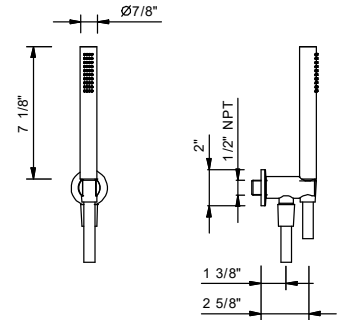

NOSTROMO SMALL

ART. 8093U

Wall-mount handshower set

- FIT handshower with anti-siphon check valve
- Anti-limescale membrane
- 58" vinyl hose
- Water outlet with holder
- Round escutcheon
- 1/2" NPT male connection
- Water flow restricted to 1.8 gpm

Date

Project/Comments:

Finishes

- | | |
|--|-------------|
| <input type="checkbox"/> Chrome | 86 02 8093U |
| <input type="checkbox"/> Matte Black | 86 13 8093U |
| <input type="checkbox"/> Matte Gun Metal PVD | 86 P5 8093U |
| <input type="checkbox"/> Matte British Gold PVD | 86 P6 8093U |
| <input type="checkbox"/> Matte Copper PVD | 86 P9 8093U |
| <input type="checkbox"/> Deep Black PVD | 86 S1 8093U |
| <input type="checkbox"/> Pure Brass PVD | 86 Q7 8093U |
| <input type="checkbox"/> Raw Metal PVD | 86 Q8 8093U |
|
 | |
| <input type="checkbox"/> Brushed Stainless steel | 86 93 8093U |