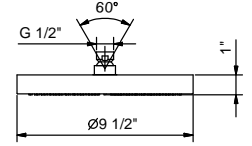

NOSTROMO SMALL

ART. 8083U

9 1/2" Round showerhead

- Solid stainless steel construction
- Anti-limescale membrane
- Water flow restricted to 2.0 gpm

Compatible with all Fantini wall and ceiling mount shower arms