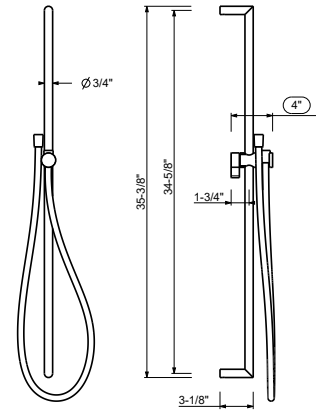

NOSTROMO SMALL

ART. 9247

Shower rail

- Adjustable handshower holder
- 58" vinyl hose

Handshower and water outlet to be purchased separately

Date

Project/Comments:

Finishes

- | | |
|--|------------|
| <input type="checkbox"/> Chrome | 86 02 9247 |
| <input type="checkbox"/> Matte Black | 86 13 9247 |
| <input type="checkbox"/> Matte Gun Metal PVD | 86 P5 9247 |
| <input type="checkbox"/> Matte British Gold PVD | 86 P6 9247 |
| <input type="checkbox"/> Matte Copper PVD | 86 P9 9247 |
| <input type="checkbox"/> Deep Black PVD | 86 S1 9247 |
|
 | |
| <input type="checkbox"/> Brushed Stainless steel | 86 93 9247 |