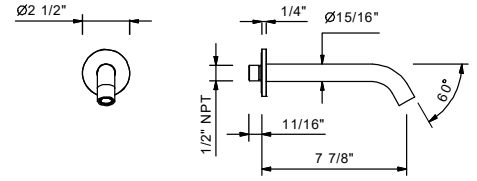

NOSTROMO SMALL

ART. 8433U

Wall-mount tub spout

- 7 7/8" spout projection
- Round escutcheon
- Integrated aerator
- Max 6.5 GPM
- 1/2" NPT male connection

Date

Project/Comments:

Finishes

☐ Chrome	50 02 8433U
☐ Matte Black	50 13 8433U
☐ Matte Gun Metal PVD	50 P5 8433U
☐ Matte British Gold PVD	50 P6 8433U
☐ Matte Copper PVD	50 P9 8433U
☐ Deep Black PVD	50 S1 8433U
☐ Pure Brass PVD	50 Q7 8433U
☐ Raw Metal PVD	50 Q8 8433U
☐ Brushed Stainless steel	50 93 8433U