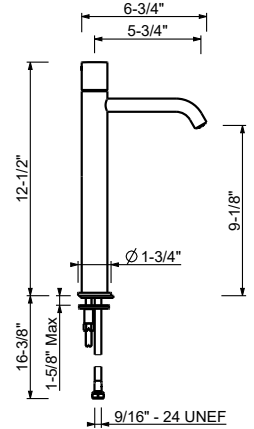

NOSTROMO SMALL

ART. G906WU

Single-control vessel mixer

- 5 3/4" spout projection
- Water flow restricted to 1.2 gpm
- Flexible supply lines included
- Without drain

Drain not included, please select W095U or W097U in the Miscellaneous Articles section.

- Brushed Stainless steel 50 93 G906WU

• Integrated aerator

Pressure(PSI)	Waterflow (GPM/min)
7.25	0.5
14.5	0.71
29	0.89
43.5	1.02
58	1.1