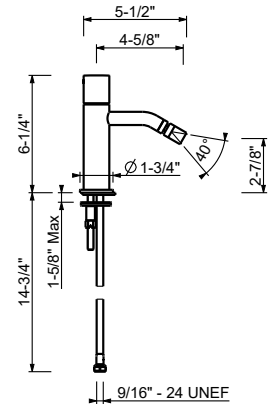

## ART. G908WU

### Single-control bidet mixer

- 4 5/8" spout projection
- Water flow restricted to 1.2 gpm
- Adjustable aerator
- Flexible supply lines included
- Without drain

Drain not included, please select W095U or W097U in the Miscellaneous Articles section.