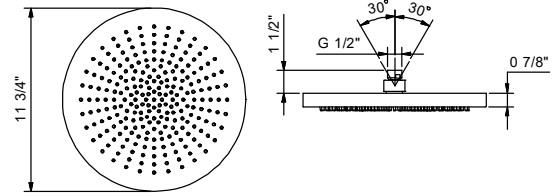

NOSTROMO SMALL

ART. K073U

ACQUAFIT Round showerhead

- 240 nozzles
- 11 3/4" diameter
- check valve
- 1/2" connection
- Anti-limescale membrane
- Water flow restricted to 2.0 gpm

Compatible with all Fantini wall and ceiling mount shower arms

Date _____

Project/Comments: _____
_____
_____
_____
_____
_____

Finishes

☐ Polished Stainless steel	79 38 K073U
☐ Matte Black	79 13 K073U
☐ Matte Gun Metal PVD	79 P5 K073U
☐ Matte British Gold PVD	79 P6 K073U
☐ Matte Copper PVD	79 P9 K073U
☐ Deep Black PVD	79 S1 K073U
☐ Pure Brass PVD	79 Q7 K073U
☐ Raw Metal PVD	79 Q8 K073U
☐ Brushed Stainless steel	79 93 K073U