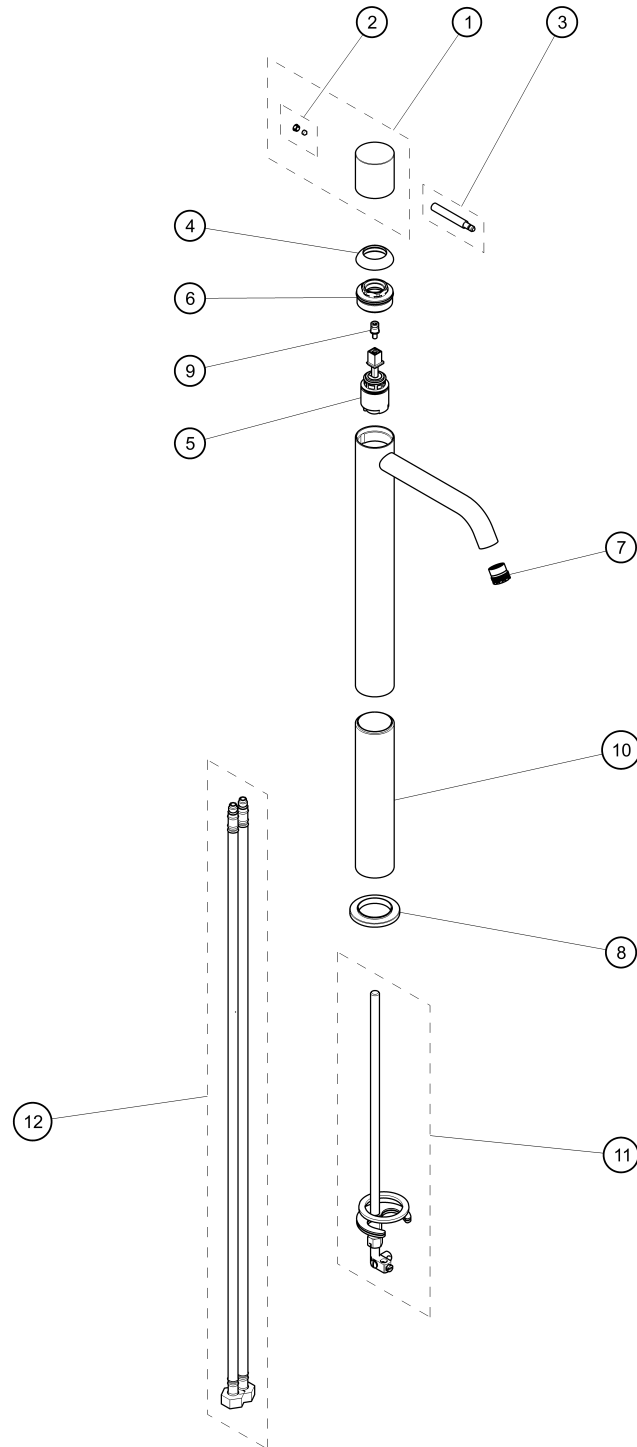

ART. G906WU - Single-control vessel mixer

ART. G906WU - Single-control vessel mixer

N°	Codice / Code	Descrizione / Description / Désignaton
1	50_G948	Complete handle
2	90_Q973	Fixing kit
3	90_Q968	Lever for handle
4	90_Q969	Nut-ring cup
5	9000G970	Ø 25 mm cartridge
6	9000Q970	Locking ring for cartridge
7	90008945U	M16,5x1 aerator
8	90_Q972	Base ring
9	9000Q971	Handle adaptor
10	90_Q974	Extension sleeve Fino a 10/2023
11	9000Q211	Fixing kit
12	9002Q025U	Pair of flexible hoses M8x1 3/8" 65 cm with gasket