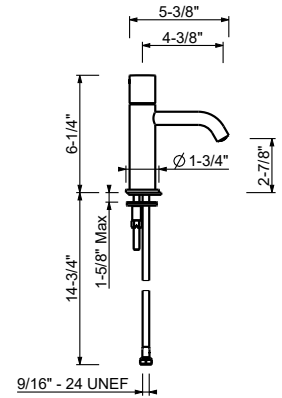

NOSTROMO SMALL

ART. G904WU

Single-control washbasin mixer

- 4 3/8" spout projection
- Water flow restricted to 1.2 gpm
- Flexible supply lines included
- Without drain

Drain not included, please select W095U or W097U in the Miscellaneous Articles section.

- Brushed Stainless steel 50 93 G904WU

• Integrated aerator

Pressure(PSI)	Waterflow (GPM/min)
7.25	0.5
14.5	0.71
29	0.89
43.5	1.02
58	1.1