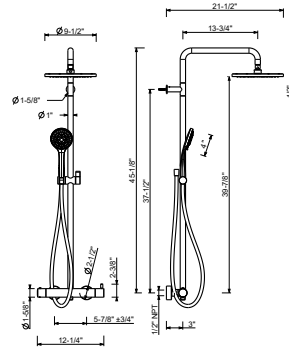

NOSTROMO SMALL

ART. E829U

External thermostatic shower column

- 2-way diverter with turning knob
- Thermostatic mixer with safety override button at 100° F
- 1/2" inlets
- Adjustable handshower holder on slidebar
- 58" vinyl hose
- Triple function handshower
- FIT handshower supplied with the following finishes: P9, S1
- 9 1/2" round showerhead
- 8" showerhead supplied with the following finishes: P9, S1
- Showerhead restricted to 2.5 gpm
- Handshower restricted to 1.8 gpm