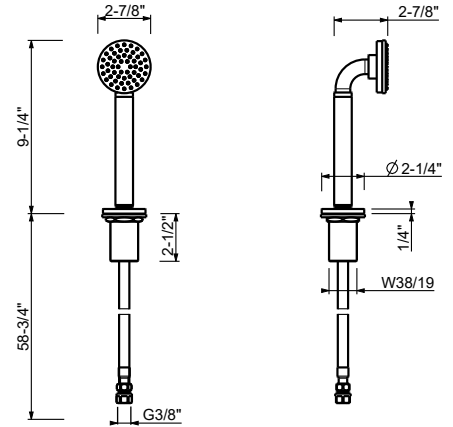

## ART. Z350U

### Deck-mount ICONA handshower set

- ICONA handshower
- 58" metal hose
- Water flow restricted to 1.8 gpm