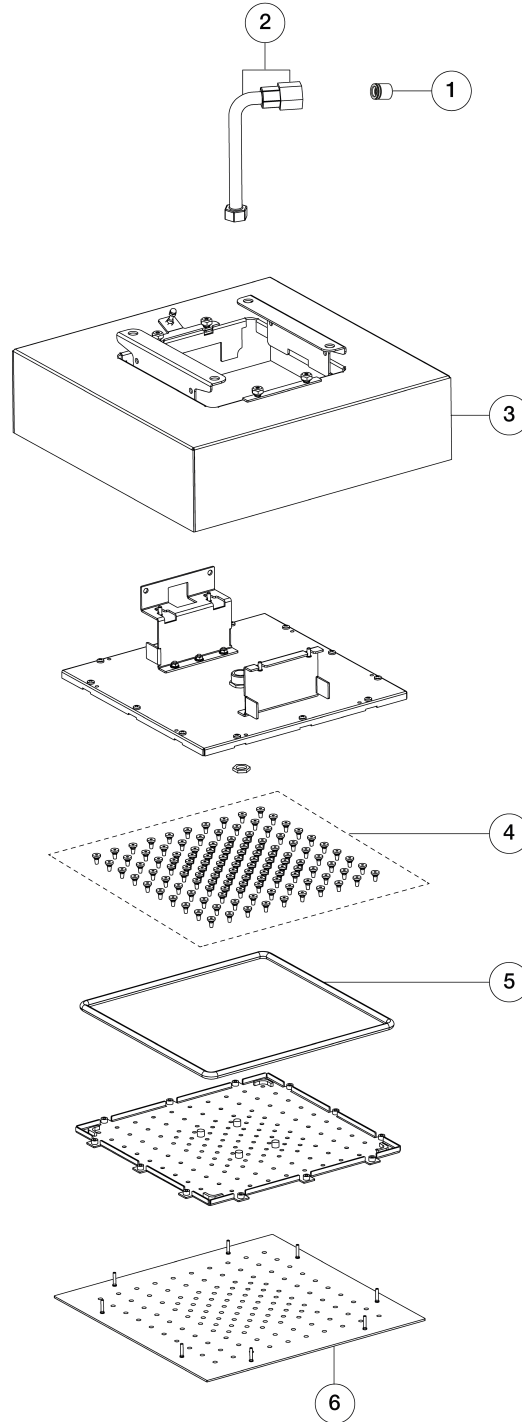

ART. K002UC - Multifunction showerhead

ART. K002UC - Multifunction showerhead

N°	Codice / Code	Descrizione / Description / Désignaton
1	90008708U	Non-return valve with flow restrictor 1,75 GPM
2	9000Q489	Showerhead's inlet hose
3	9000Q700	Square built-in part
4	9000Q342	1.2 mm nozzles for Acquafit showerhead
5	9000Q491	Gasket for square Acquafit showerhead
6	90_Q492	Square Acquafit front plate