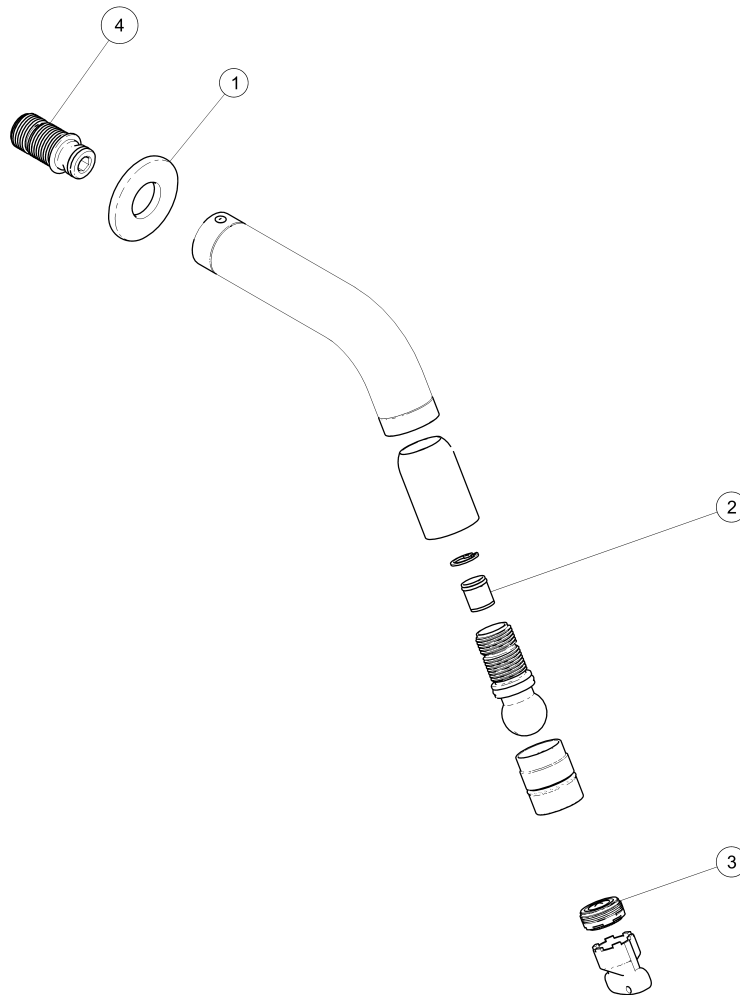

ABOUTWATER AA/27

Boffi & FANTINI

ART. 8139U - Rain showerhead

ART. 8139U - Rain showerhead

| N° | Codice / Code | Descrizione / Description / Désignaton |
|----|---------------|---|
| 1 | 90_Z224U | Complete backplate |
| 2 | 9000Z223 | Non-return valve with flow restrictor 10 l/min CV14FR |
| 3 | 9000Z046 | SLIM SPRAY aerator with disassembling key |
| 4 | 9000Z611U | Fixing pivot |