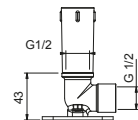

OPTIONAL: Built-in part for plasterboard

W046 91 00 W046