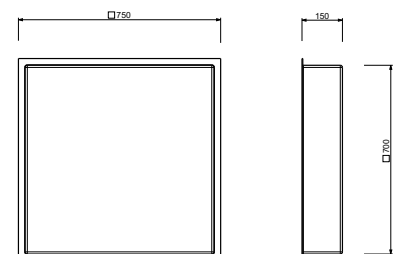

W098

Cover for installing the shower head in the ceiling of a Hammam

- waterproof
- for art. C031 - C032 - K021 - K022 - K001 - K002 - K061 - K062 - V561 - V562
- to be installed before the false ceiling is created
- installation instructions on Acqua Zone and Acquafit technical pages