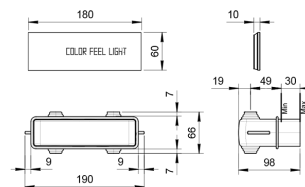

K101

Touch functions control board

- optional
- 3 backlit touch buttons for the light functions: Color, Feel and Light
- built-in part included