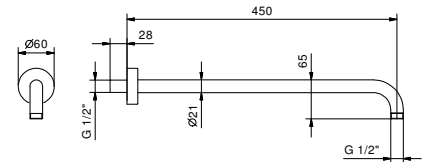

**OPTIONAL: Built-in part for plasterboard**

**W046** 91 00 W046

8028

**Shower arm**

- 45 cm long
- round backplate
- wall-mount
- 1/2" inlet

Chrome	86 02 8028
Matt Black	86 13 8028
Matt White	86 29 8028
Polished Nickel PVD	86 95 8028
Matt Gun Metal PVD	86 P5 8028
Matt British Gold PVD	86 P6 8028
Matt Copper PVD	86 P9 8028
Deep Black PVD	86 S1 8028
Mokka PVD	86 S5 8028
Brushed Steel Look PVD	86 92 8028
Golden Look PVD	86 S9 8028
Pure Brass PVD	86 Q7 8028
Raw Metal PVD	86 Q8 8028
<b>Brushed Stainless Steel</b>	<b>86 93 8028</b>