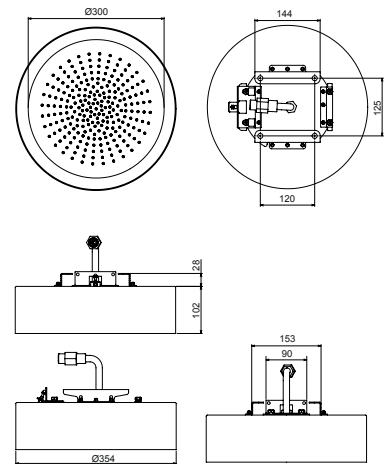

K061

Multi-function showerhead Dream

- frame Ø 35 cm
- showerhead Ø 30 cm
- check valve
- built-in part included
- For ceiling installation: built-in piece, partially built-in piece, external piece
- system **OCS**, Optimal Closing System

- flow restrictor 14 l/min at 3 bar

Water functions:

- 1st function: 240 anti - limestone nozzles

Light functions:

- white RGB led lights
- RGB led chromotherapy: red, green, blue and yellow
- "Feel" colour programme
- power supply

NOTE: conditions necessary for the correct functioning: Min. Flow Rate: 12 l/min

NOTE: To choose the mixer please refer to the pages with shower compositions for each collection