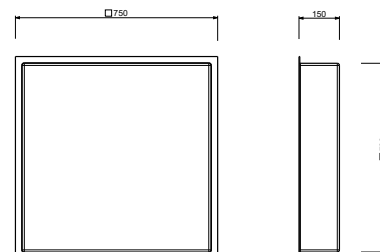

W098

Cover for installing the shower head in the ceiling of a Hammam

- for art. C031 - C032 - K021 - K022 - K001 - K002 - K061 - K062 - V561 - V562
- waterproof
- to be installed before the false ceiling is created
- installation instructions on Acqua Zone and Acquafit technical pages