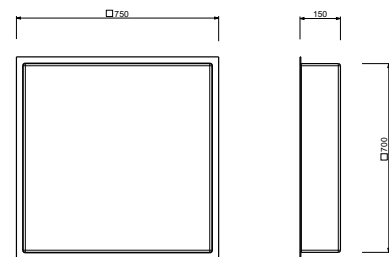

W098

Cover for installing the shower head in the ceiling of a Hammam

- for art. C031 - C032 - K021 - K022 - K001 - K002 - K061 - K062 - V561 - V562
- waterproof
- to be installed before the false ceiling is created
- installation instructions on Acqua Zone and Acquafit technical pages