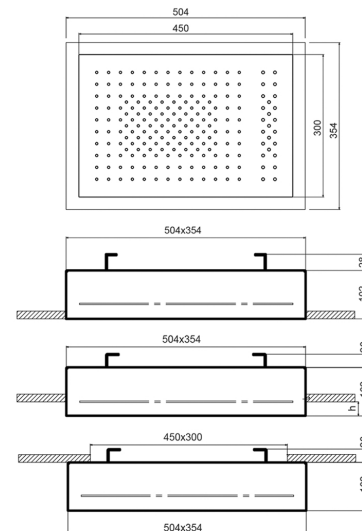

K021

Multi-function showerhead Dream

- frame 50x35 cm
- showerhead 45x30 cm
- built-in part included
- check valve
- For ceiling installation: built-in piece, partially built-in piece, external piece
- system **OCS**, Optimal Closing System

- flow restrictor 14 l/min at 3 bar

Water functions:

- 1st function: 170 anti - limestone nozzles
- 2nd function: 25 anti - limestone nozzles
- Light functions:
- white RGB led lights
- RGB led chromotherapy: red, green, blue and yellow
- "Feel" colour programme
- power supply

NOTE: conditions necessary for the correct functioning: Min.

Flow Rate: 12 l/min

NOTE: To choose the mixer please refer to the pages with shower compositions for each collection