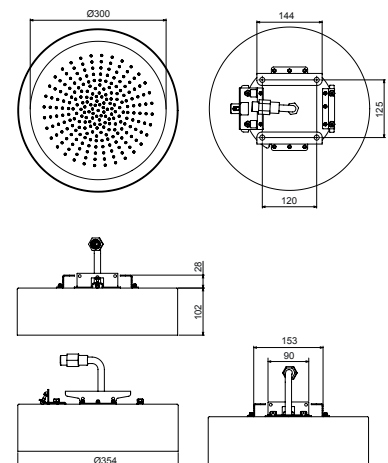

Water functions:

- 1st function: 240 anti - limestone nozzles

NOTE: conditions necessary for the correct functioning: Min. Flow Rate: 12 l/min

NOTE: To choose the mixer please refer to the pages with shower compositions for each collection