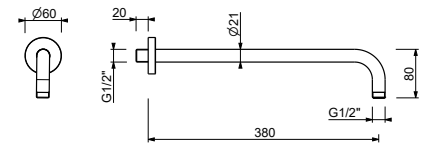

**OPTIONAL: Built-in part for plasterboard**

**W046** 91 00 W046

**K061**

**Multi-function showerhead Dream**

- frame Ø 35 cm
- showerhead Ø 30 cm
- check valve
- built-in part included
- For ceiling installation: built-in piece, partially built-in piece, external piece
- system **OCS**, Optimal Closing System