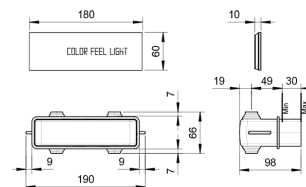

K101

Touch functions control board

- optional
- 3 backlit touch buttons for the light functions: Color, Feel and Light
- built-in part included