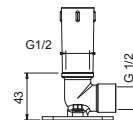

OPTIONAL: Built-in part for plasterboard

W046 91 00 W046