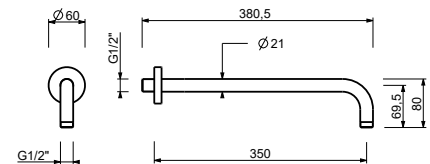

**OPTIONAL: Built-in part for plasterboard**

**W046** 91 00 W046

8137

**Shower arm**

- 35 cm long
- round backplate
- wall-mount
- 1/2" inlet

Chrome	86 02 8137
Matt Black	86 13 8137
Matt White	86 29 8137
Polished Nickel PVD	86 95 8137
Matt Gun Metal PVD	86 P5 8137
Matt British Gold PVD	86 P6 8137
Matt Copper PVD	86 P9 8137
Deep Black PVD	86 S1 8137
Mokka PVD	86 S5 8137
Brushed Steel Look PVD	86 92 8137
Golden Look PVD	86 S9 8137
Pure Brass PVD	86 Q7 8137
Raw Metal PVD	86 Q8 8137
<b>Brushed Stainless Steel</b>	<b>86 93 8137</b>