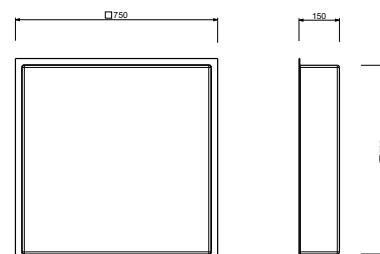

W098

Cover for installing the shower head in the ceiling of a Hammam

- waterproof
- for art. C031 - C032 - K021 - K022 - K001 - K002 - K061 - K062 - V561 - V562
- to be installed before the false ceiling is created
- installation instructions on Acqua Zone and Acquafit technical pages