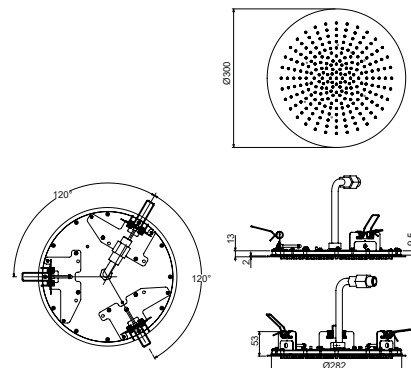

K072

Rain showerhead

- ACQUAFIT
- h. 2 mm
- Ø 30 cm
- check valve
- ceiling-moun: surface mounted
- system**OCS**, Optimal Closing System

• flow restrictor 14 l/min at 3 bar

Water functions:

- 1st function: 240 anti - limestone nozzles

NOTE: conditions necessary for the correct functioning:Min.

Flow Rate: 12 l/min

NOTE: To choose the mixer please refer to the pages with shower compositions for each collection

Brilliant Stainless Steel	79 38 K072
Matt Black	79 13 K072
Matt White	79 29 K072
Polished Nickel PVD	79 95 K072
Matt Gun Metal PVD	79 P5 K072
Matt British Gold PVD	79 P6 K072
Matt Copper PVD	79 P9 K072
Deep Black PVD	79 S1 K072
Mokka PVD	79 S5 K072
Brushed Steel Look PVD	79 92 K072
Golden Look PVD	79 S9 K072
Pure Brass PVD	79 Q7 K072
Raw Metal PVD	79 Q8 K072
Brushed Stainless Steel	79 93 K072

K073

Rain showerhead

- Ø 30 cm
- check valve
- 1/2" inlet
- anti-lime scale system
- wall-mount
- system**OCS**, Optimal Closing System

• flow restrictor 14 l/min at 3 bar

Water functions:

- 1st function: 240 anti - limestone nozzles

NOTE: conditions necessary for the correct functioning: Min.

Flow Rate: 12 l/min

NOTE: Shower arm to be separatly ordered

NOTE: To choose the mixer please refer to the pages with shower compositions for each collection