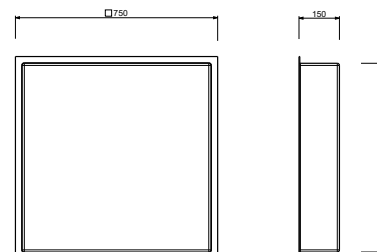

W098

Cover for installing the shower head in the ceiling of a Hammam

- waterproof
- for art. C031 - C032 - K021 - K022 - K001 - K002 - K061 - K062 - V561 - V562
- to be installed before the false ceiling is created
- installation instructions on Acqua Zone and Acquafit technical pages