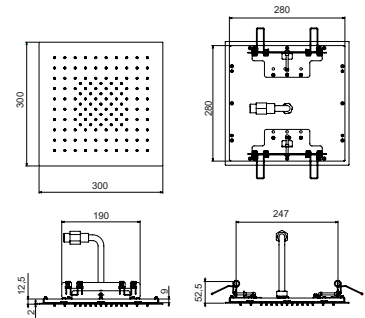

K052

Rain showerhead

- h. 2 mm
- showerhead 30x30 cm
- check valve
- ceiling-mount: surface mounted
- system**OCS**, Optimal Closing System

- flow restrictor 12 l/min at 3 bar

Water functions:

- 1st function: 125 anti - limestone nozzles

NOTE: conditions necessary for the correct functioning: Min. Flow Rate: 9 l/min

NOTE: To choose the mixer please refer to the pages with shower compositions for each collection

Brilliant Stainless Steel	79 38 K052
Matt Black	79 13 K052
Matt White	79 29 K052
Polished Nickel PVD	79 95 K052
Matt Gun Metal PVD	79 P5 K052
Matt British Gold PVD	79 P6 K052
Matt Copper PVD	79 P9 K052
Deep Black PVD	79 S1 K052
Mokka PVD	79 S5 K052
Brushed Steel Look PVD	79 92 K052
Golden Look PVD	79 S9 K052
Pure Brass PVD	79 Q7 K052
Raw Metal PVD	79 Q8 K052
Brushed Stainless Steel	79 93 K052