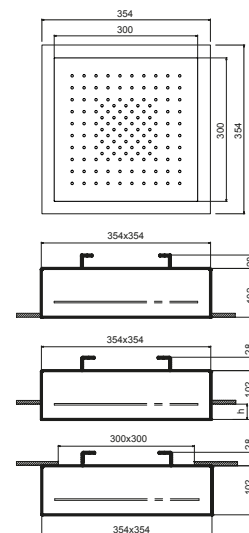

K001

Multi-function showerhead Dream

- frame 35x35 cm
- showerhead 30x30 cm
- built-in part included
- check valve
- system **OCS**, Optimal Closing System
- flow restrictor 12 l/min at 3 bar
- **Water functions:**
  - 1st function: 125 anti - limestone nozzles
- Light functions:
  - white RGB led lights
  - RGB led chromotherapy: red, green, blue and yellow
  - "Feel" colour programme
  - power supply

NOTE: conditions necessary for the correct functioning: Min. Flow Rate: 9 l/min

NOTE: To choose the mixer please refer to the pages with shower compositions for each collection