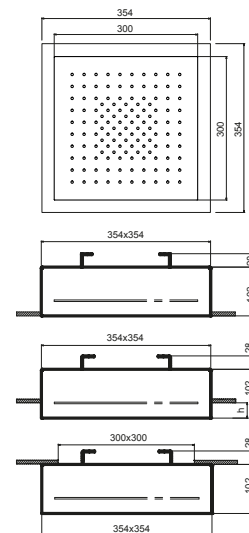

Water functions:

- 1st function: 125 anti - limestone nozzles

NOTE: conditions necessary for the correct functioning: Min. Flow Rate: 9 l/min

NOTE: To choose the mixer please refer to the pages with shower compositions for each collection