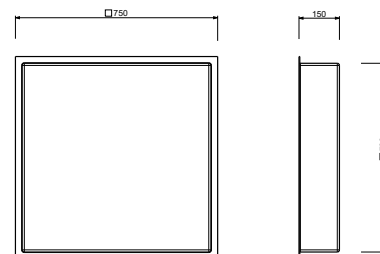

W098

Cover for installing the shower head in the ceiling of a Hammam

- for art. C031 - C032 - K021 - K022 - K001 - K002 - K061 - K062 - V561 - V562
- waterproof
- to be installed before the false ceiling is created
- installation instructions on Acqua Zone and Acquafit technical pages