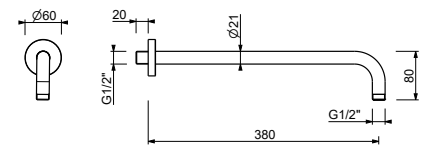

**OPTIONAL: Built-in part for plasterboard**

**W046** 91 00 W046

8124

**Shower arm**

- 40 cm long
- round backplate
- wall-mount
- 1/2" inlet

Chrome	86 02 8124
Matt Black	86 13 8124
Matt White	86 29 8124
Polished Nickel PVD	86 95 8124
Matt Gun Metal PVD	86 P5 8124
Matt British Gold PVD	86 P6 8124
Matt Copper PVD	86 P9 8124
Deep Black PVD	86 S1 8124
Mokka PVD	86 S5 8124
Brushed Steel Look PVD	86 92 8124
Golden Look PVD	86 S9 8124
Pure Brass PVD	86 Q7 8124
Raw Metal PVD	86 Q8 8124
<b>Brushed Stainless Steel</b>	<b>86 93 8124</b>