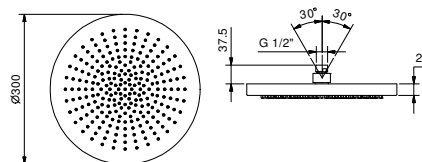

Brilliant Stainless Steel	79 38 K073
Matt Black	79 13 K073
Matt White	79 29 K073
Polished Nickel PVD	79 95 K073
Matt Gun Metal PVD	79 P5 K073
Matt British Gold PVD	79 P6 K073
Matt Copper PVD	79 P9 K073
Deep Black PVD	79 S1 K073
Mokka PVD	79 S5 K073
Brushed Steel Look PVD	79 92 K073
Golden Look PVD	79 S9 K073
Pure Brass PVD	79 Q7 K073
Raw Metal PVD	79 Q8 K073
Brushed Stainless Steel	79 93 K073