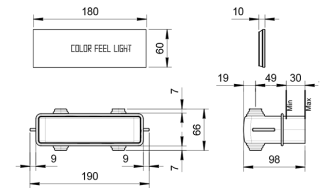

K101

Touch functions control board

- optional
- 3 backlit touch buttons for the light functions: Color, Feel and Light
- built-in part included