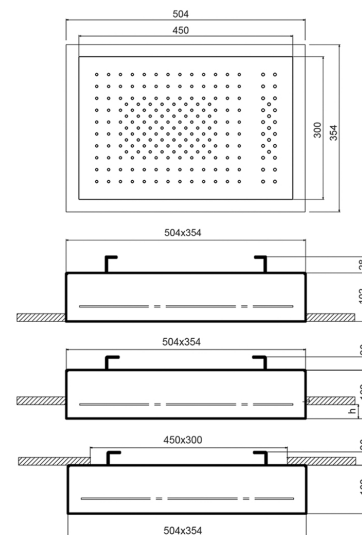

Water functions:

- 1st function: 170 anti - limestone nozzles
- 2nd function: 25 anti - limestone nozzles

NOTE: conditions necessary for the correct functioning: Min. Flow Rate: 12 l/min

NOTE: To choose the mixer please refer to the pages with shower compositions for each collection