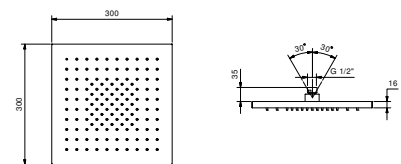

Water functions:

- 1st function: 125 anti - limestone nozzles

NOTE: conditions necessary for the correct functioning: Min. Flow Rate: 9 l/min

NOTE: To choose the mixer please refer to the pages with shower compositions for each collection

Brilliant Stainless Steel	79 38 K053
Matt Black	79 13 K053
Matt White	79 29 K053
Polished Nickel PVD	79 95 K053
Matt Gun Metal PVD	79 P5 K053
Matt British Gold PVD	79 P6 K053
Matt Copper PVD	79 P9 K053
Deep Black PVD	79 S1 K053
Mokka PVD	79 S5 K053
Brushed Steel Look PVD	79 92 K053
Golden Look PVD	79 S9 K053
Pure Brass PVD	79 Q7 K053
Raw Metal PVD	79 Q8 K053
Brushed Stainless Steel	79 93 K053