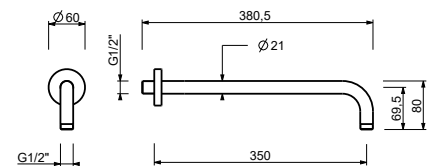

**OPTIONAL: Built-in part for plasterboard**

**W046** 91 00 W046

8137

**Shower arm**

- 35 cm long
- round backplate
- wall-mount
- 1/2" inlet

Chrome	86 02 8137
Matt Black	86 13 8137
Matt White	86 29 8137
Polished Nickel PVD	86 95 8137
Matt Gun Metal PVD	86 P5 8137
Matt British Gold PVD	86 P6 8137
Matt Copper PVD	86 P9 8137
Deep Black PVD	86 S1 8137
Mokka PVD	86 S5 8137
Brushed Steel Look PVD	86 92 8137
Golden Look PVD	86 S9 8137
Pure Brass PVD	86 Q7 8137
Raw Metal PVD	86 Q8 8137
<b>Brushed Stainless Steel</b>	<b>86 93 8137</b>