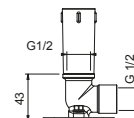

OPTIONAL: Built-in part for plasterboard

W046 91 00 W046