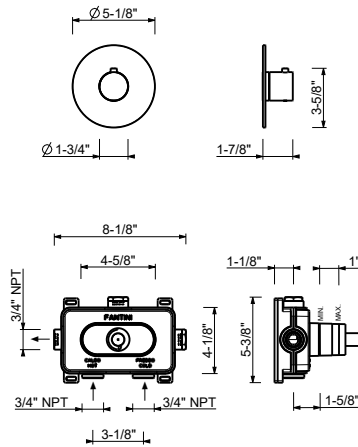

ART. G500BU+D400AU

3/4" Thermostatic shower mixer without volume control

Way number 1

Pressure(PSI)	Waterflow (GPM/min)
7.25	3.21
14.5	4.55
29	6.44
43.5	7.92
58	9.12